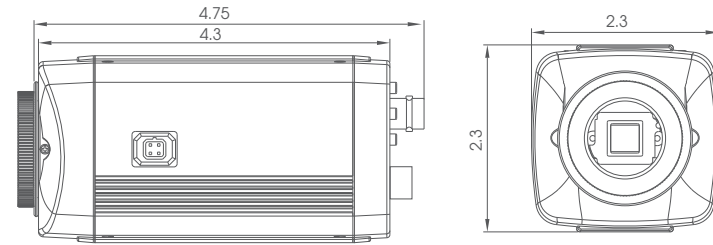

General Feature Diagram (Unit: inch)

Technical Specification

Model	BSP6300NU	BSP6300PU
Imaging Device	1/3" Sony Exview HAD II 960H High Sensitivity Interline CCD	
Video Format	NTSC	PAL
Picture Elements	1020 (H) x 508 (V)	1020 (H) x 596 (V)
Effective Picture Elements	976 (H) x 494 (V)	976 (H) x 582 (V)
Horizontal Resolution	More than 750 TVL from production cameras	
Sensitivity	Color ~ 0.001 lux, B/W ~ 0.0001Lux/F=1.0 (Zero ghosting guaranteed)	
S/N Ratio	Over 50dB (AGC off)	
Video Output	BNC 1.0V p-p 75Ω	
Gamma Correction	0.45	
Lens Type	C/CS Mount (lens sold separately; megapixel lenses recommended for maximum image clarity)	
Back Light Compensation	OFF / BLC / HSBLCL Selectable	
Auto Gain Control	Low light auto, Bright light auto, Manual selectable	
Electronic Shutter	1/60 ~ 1/100,000 sec.	
White Balance	ATW / Push / User1 / User2 / Anti-Crawl / Manual	
Sync. Mode	Internal (plus Anti-Chroma Crawl White Balance option above)	
Day & Night	True D/N with motorized IR cut filter; Choose Color, B/W, Auto	
OSD Menu	Multiple functions	
OSD Languages	English, Spanish, Portuguese, German, Russian, Japanese, Chinese, French	
2D-DNR	On/Off (level adjustable)	
Adaptive Tone Curve Reproduction/ Electronic WDR (ATR)	On/Off (3 levels each adjustable for luminance and contrast)	
Mirror (Horizontal)	Off/On	
Motion Detection	Off/On for 4 selectable zones (On screen indication on alarm)	
Privacy Mask	Off/On for 4 selectable zones	
Power Source	12V DC / 24V AC	
Power Consumption	12V DC: 180mA / 24V AC: 2.9W max.	
Operating Temperature	14 °F ~ 122 °F (-10 °C ~ 50 °C)	
Storage Temperature	-4 °F ~ 140 °F (-20 °C ~ 60 °C)	
Humidity	Less than 80% non-condensing	
Dimensions	2.28" x 2.28" x 4.765" (58 mm x 58 mm x 121 mm) (includes BNC at rear)	
Weight	0.88 lbs (400 g)	
Certifications	CE / FCC	
Warranty	5 years