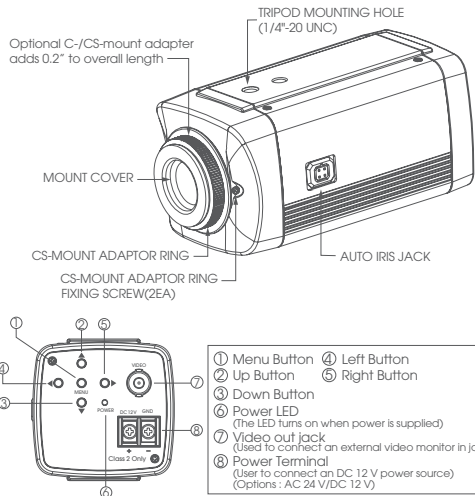

Service Video connector

Key Features

- Superlative resolution of over 750 horizontal TV lines for outstanding image quality
- Exview HAD II sensor delivers amazing light sensitivity of 0.0001 lux - 500X better native light sensitivity without DSS low light boost
- Your choice of full motion color or true day/night images in low light without ghosting
- True Day/Night with ICR module
- Simple and easy to use OSD setup menu
  - Electronic Wide Dynamic Range (ATR) for properly exposed images despite unbalanced lighting in the scene
  - Anti-Color Roll white balance option resists fluorescent light interference
  - Optional Back Light Compensation (BLC) and Highlight Compensation (HLC)
  - Adjustable 2D-Noise Reduction to increase picture clarity and improve utilization of DVR disk storage
  - Privacy image masking for 4 configurable zones
- Accepts C/CS mount manual or DC iris lenses
- Dual voltage (12V DC / 24V AC) with Anti-Crawl for stability even without line lock