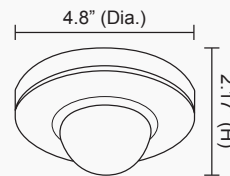

## Intensifier H® Indoor/Outdoor Miniature Dome Camera

**HINTMD1H** 3.6mm fixed lens, dark grey housing

### Specifications

Image Sensor..... 1/3" color 960H CCD

Resolution ..... 700 TV lines

Minimum Illumination ..... CDS Off: 0.15 lux  
CDS On: 0.00002 lux

S/N Ratio..... 52dB

Effective Pixels ..... 976 (H) x 494 (V)

Total Pixels ..... 1020 (H) x 508 (V)

Shutter..... 1/60 sec – 1/120,000 sec

OSD..... Yes

Synchronization..... Internal

Privacy..... On / Off (8 zones)

Motion Detection ..... On / Off (4 zones)

Mirror ..... On / Off

Operating Humidity ..... 20% – 80% RH

Power Supply ..... 12VDC, 24VAC

(power supply not included)

Power Consumption..... 2.2W max

Dimensions ..... 4.8" (Dia.) x 2.17" (H)

Weight ..... 12 oz.