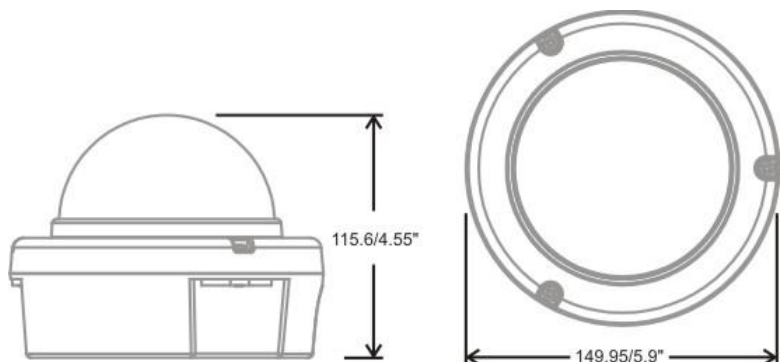

Megapixel Day & Night Fixed Dome Network Camera

FD-301Af

HDTV 1080p • Cost Effective

- Megapixel High Resolution Indoor Fixed Dome Camera
- HDTV Quality (Full HD 1080p @ 30fps Streaming)
- Cost Effective/ Full Features Camera
- Easy Installation Dome Type Camera, Suitable for Project
- Build In IR LEDs, effective up to 10 m
- MPEG-4, MJPEG and H.264 Triple Codec Compression
- **Intelligent Multi-Profile Sensor Management®** for Different Environments
- Removable IR-cut Filter / Auto Light Sensor for Day and Night
- 1 DI/DO for External Alarm and Sensor Device
- Two-way Audio
- Power over Ethernet / DC 12V Power Input

Photo Indication & Dimension Diagram

- | | |
|--|---|
| 1 LEDs | 5 Tilt Screw |
| 2 RJ45 Connector (for Ethernet and PoE) | 6 Reset Button |
| 3 Conduit Plug and Hole | 7 Terminal Block (for Audio in/out, DIDO) |
| 4 Fixed Lens | 8 Terminal Block (for Power DC12V 1A) |