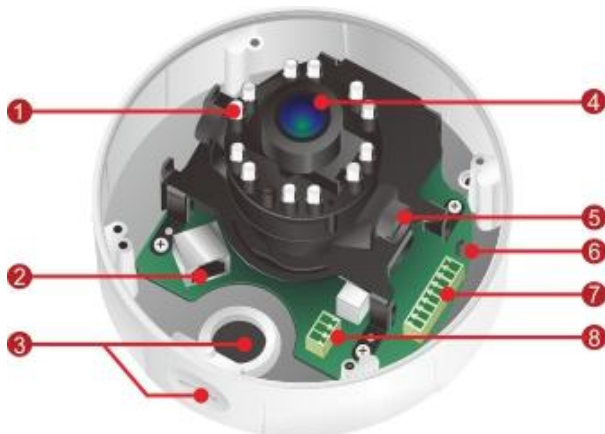

Megapixel Day & Night Fixed Dome Network Camera

FD-301Af

HDTV 1080p • Cost Effective

- Megapixel High Resolution Indoor Fixed Dome Camera
- HDTV Quality (Full HD 1080p @ 30fps Streaming)
- Cost Effective/ Full Features Camera
- Easy Installation Dome Type Camera, Suitable for Project
- Build In IR LEDs, effective up to 10 m
- MPEG-4, MJPEG and H.264 Triple Codec Compression
- **Intelligent Multi-Profile Sensor Management®** for Different Environments
- Removable IR-cut Filter / Auto Light Sensor for Day and Night
- 1 DI/DO for External Alarm and Sensor Device
- Two-way Audio
- Power over Ethernet / DC 12V Power Input

Photo Indication & Dimension Diagram

- | | |
|--|---|
| 1 LEDs | 5 Tilt Screw |
| 2 RJ45 Connector (for Ethernet and PoE) | 6 Reset Button |
| 3 Conduit Plug and Hole | 7 Terminal Block (for Audio in/out, DIDO) |
| 4 Fixed Lens | 8 Terminal Block (for Power DC12V 1A) |

Camera

| | |
|-----------------------------|--|
| Hardware System | CPU: 533 MHz Flash: 32M RAM: 256M DDR |
| Image Sensor | Sensor Type : 1/2.5" CMOS Sensor Sensor Resolution : 2048x1536 pixel |
| Minimum Illumination | 0 lux (IR ON, B/W) 0.1 lux (IR OFF, B/W) 0.2 lux (F1.6, Color) S/N ratio: 38.1dB |
| IR Illuminators | Built -in IR Illuminators, effective up to 10 meters IR LED: 12pcs IR wavelength: 850nm |
| Lens | Lens Type: Board Lens Focal Length: f= 4mm F No.: 1.6 View Angle(H/V/D): Normal Mode:66°/49°/85° Ultra Wide Mode:86°/62°/110° |
| Day & Night ICR | Triggered by Light sensor, Scheduling, Digital Input |

Work Best With

Camera Accessories Options

L-WM-01
Camera Bracket

POE16U
High Power PoE Injector

Audio

| | |
|----------------------------|-------------------------------|
| Audio Streaming | 2-way Audio Support |
| Audio Compression | G.711, AMR (8 kHz, Mono, PCM) |
| Audio Input/ Output | Line In/ Out |