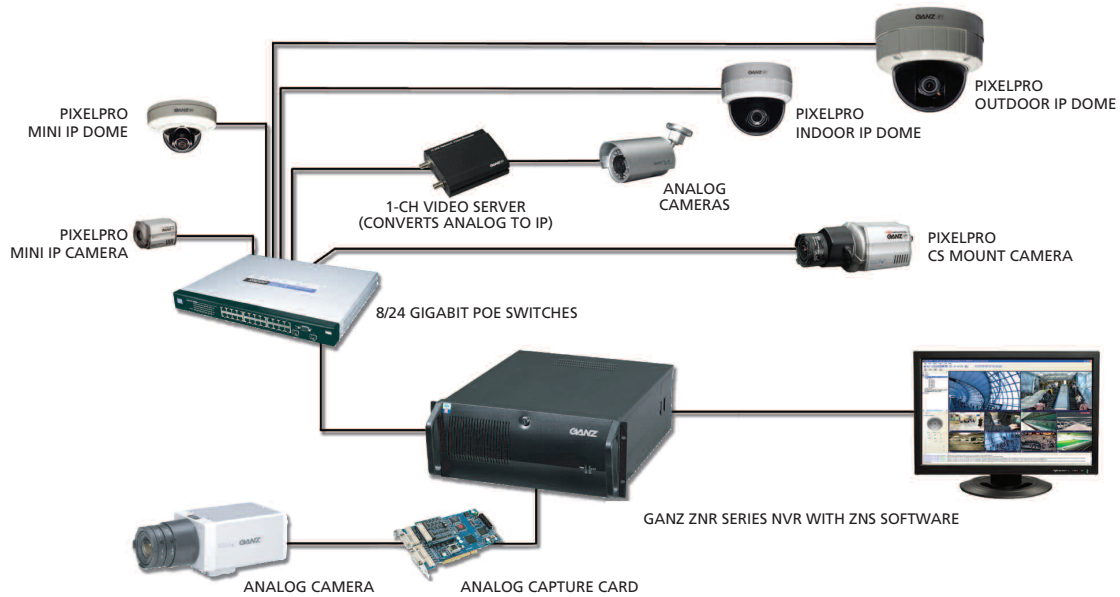

NVR Software

ZNS Series

Features:

- E-mail notification in Event and Action management wizard
- AVI export (keep original & regular compression) with audio
- Client application audio notifications by alarm events
- Broadcast server archive playback
- Notification for lost camera signal
- Intuitive user interface requires little to no training
- Broadcast server allows for remote viewing from mobile devices
- Custom display layouts that can be sequenced and/or saved
- Comprehensive bandwidth throttling between server and client
- No maintenance fees and free software upgrades
- Full-featured local & remote playback with SMART Search

Scan Me!

ZNS Series

NVR Software

Software Modules and Hardware Requirements

	ZNS-BASIC	ZNS-PRO	ZNS-ADVANCED	ZNS-ENTERPRISE
Max Cameras	4	9	16	**unlimited
Max Remote Clients	*1	*3	*5	**unlimited
Processor	Intel Dual Core i3 @ 3.3 GHz or greater	Intel Dual Core i5 @ 3.2 GHz or greater	Intel Quad Core i7 @ 3.4 GHz or greater	Dual Xeon Core 2.4 GHz or greater
RAM	1GB or greater	2GB or greater		4GB or greater
HDD	Sata (7200 RPM) – size depends on frame rate, resolution, & desired number of days to store.			
Graphics	ATI PCI Express 1GB or greater.			
NIC	Gigabit Ethernet		Dual Gigabit Ethernet	Dual Gigabit Ethernet
OS	Windows 2003 Server, Windows XP (All Versions), Windows Vista (All Versions), Windows 7			

**Client software is free; limitation is for simultaneous users.
 **Per Server; limitations based on hardware specs and network speed.*

NVR Server Options

ZNR IP Hybrid Servers accommodate from 2TB-15TB of internal storage & are available with 16 or 32 analog channels. ZNR Hybrid servers can be preloaded with ZNS software.

ZNR Mini Servers are available in 1TB-4TB models. The 1TB model can be preloaded with ZNS-Basic for up to 4 cameras & the 2TB model can be preloaded with ZNS-Pro for up to 9 IP cameras.

IP Camera Compatibility