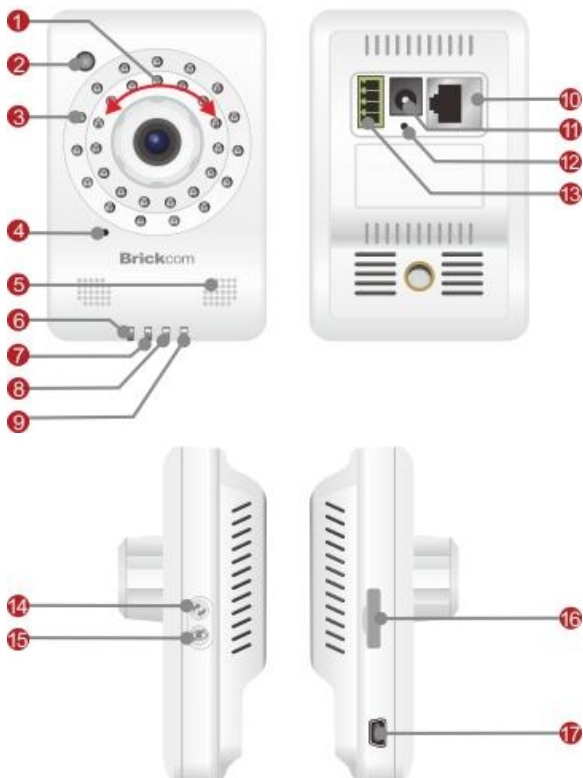

## 2 Megapixel Mini Box Network Camera

### MB-200A Series

HDTV 1080p/720p • WiFi/3G/4G Wireless Connection • PoE

- Most Intelligent, Compact and Affordable 2M Camera
- HDTV Quality (Full HD 1080p @ 30fps Streaming)
- Removable IR-cut Filter Superior for Night Vision
- Intelligent Multi-Profile Sensor Management for Different Environment
- Support 802.11a/b/g/n Dual Band Wireless Connectivity
- WPS Supported for Easy Wireless Network Setup
- Support 3G/ 4G (WiMAX/LTE) Wireless Connectivity
- Edge Recording/ Micro SD slot
- PoE/ Two-way Audio/ Built-in Mic and Speaker/ DIDO/ Privacy button

### Photo Indication & Dimension Diagram

- |                         |                                  |
|-------------------------|----------------------------------|
| 1 Adjustable focal Lens | 9 Power LED                      |
| 2 Light Sensor          | 10 Ethernet RJ45 Socket          |
| 3 Illumination LED      | 11 Power Connector               |
| 4 Built-in Microphone   | 12 Reset Button                  |
| 5 Speaker               | 13 DIDO Terminal I/O Connector   |
| 6 Privacy LED           | 14 WPS Button (*)                |
| 7 WPS LED (*)           | 15 Privacy Button                |
| FW Upgrade LED          | 16 Micro SD/SDHC slot            |
| 8 Wireless LED (*)      | 17 USB Port for 3G/4G (MB-200Ap) |
| Ethernet I FD           | (*) WMB-200Ap                    |