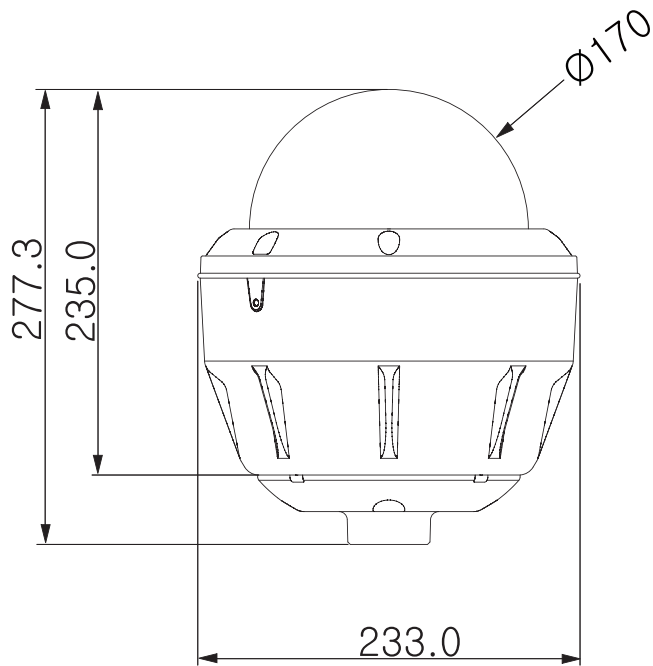

／ DIMENSIONS