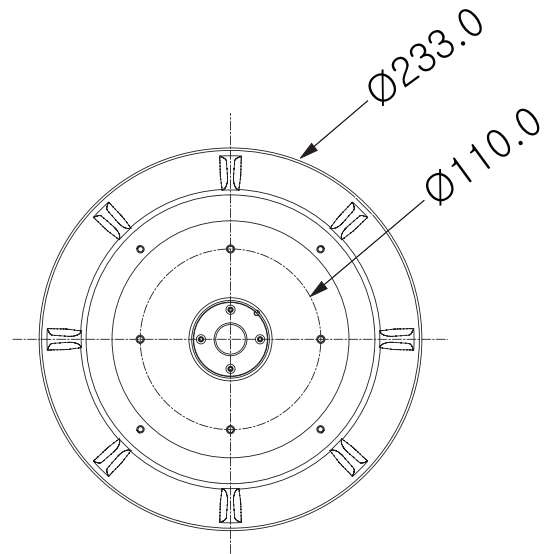

／ DIMENSIONS