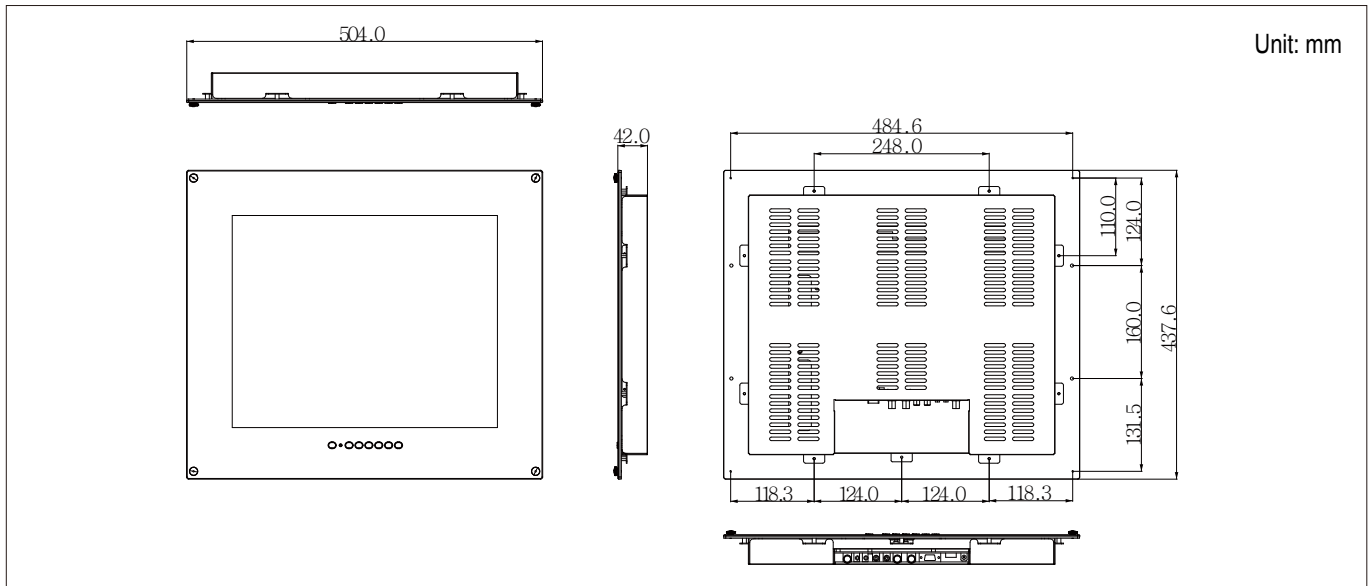

WDL-1900MFM

Color 19" Flush Mount LCD Monitor

- High resolution 1280 x 1024
- 16.7M colors for true color rendition
- Multiple inputs - composite video, D-SUB, HDMI
- Contrast ratio of 1000:1
- Brightness of 250cd/m²
- Viewing angle - 160° (H) x 170° (V)
- On-screen menu display for feature and video adjustments
- Power supply included

Specification

Screen size	19" (diagonal)
Brightness	250cd/m ²
Contrast ratio	1000:1
Max resolution	1280 (H) x 1024 (V)
Colors	16.7M colors
Viewing angle	Up: 80°, down: 80°, left: 85°, right: 85°
Compatibility	PC: VESA standard VGA to XGA 60Hz / video: NTSC, PAL, SECAM (auto detection)
Frequency	Horizontal: 31.5 ~ 37.5KHz / vertical: 56 ~ 75Hz
Input signals	Analog RGB, CVBS, HDMI
Input connectors	D-SUB for RGB, BNC for CVBS, HDMI
OSD controls	Auto adjust, brightness & contrast, size & position, color control, language selection, OSD position, video control, input selection
Plug & play support	DDC 1/2B
Power management	VESA DPMS
Power consumption	Normal mode: T.B.D / DPMS mode: <4watts
Power supply	Input: AC100 ~ 240V, 50~60Hz / output: DC12V, 4A
Temperature	Operating: 0°C ~ +50°C (32°F ~ 122°F), storage: -20°C ~ +60°C (-4°F ~ +140°F)
Humidity	Operating: 30% ~ 60%, storage: -5% ~ 70%
Dimensions (WxHxD)	504.6 x 437.6 x 42.0mm

Dimension

Functions