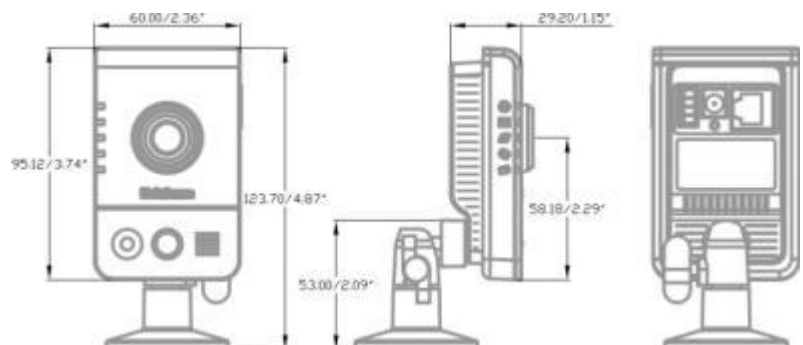

① Adjustable focal Lens (*)	⑪ WPS button (*)
② Built-in Microphone	⑫ Privacy button
③ PIR	⑬ Power LED
④ Illumination LED	⑭ Status LED
⑤ Speaker	⑮ Internet LED
⑥ Power Connector	⑯ WPS LED (*)
⑦ Ethernet RJ45 Socket	⑰ Privacy LED
⑧ Reset Button	⑱ USB Port for 3G (*)
⑨ DIDO Terminal I/O Connector	
⑩ Micro SD/SDHC slot	

* These are optional features *