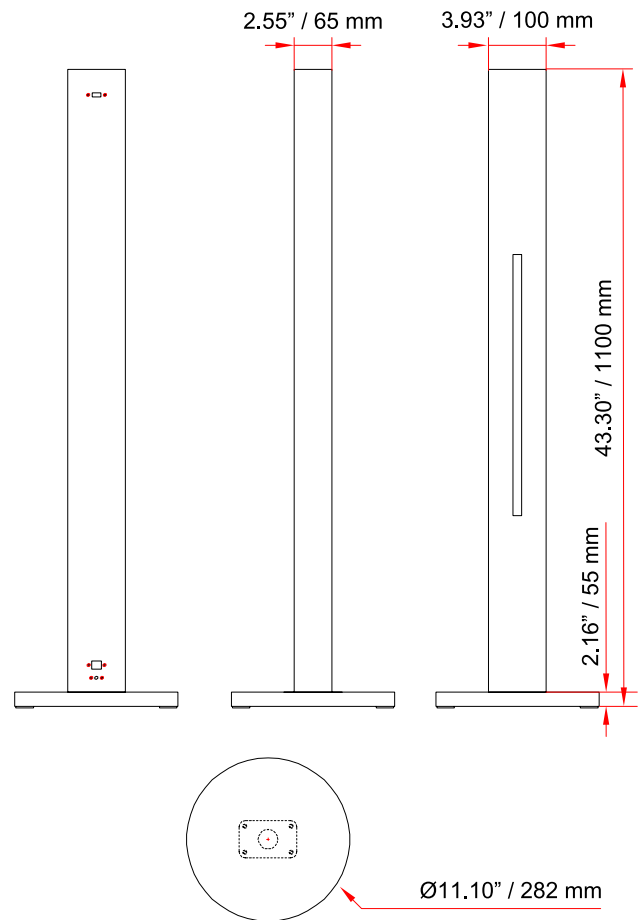

### DIMENSION

MODEL #	VZ-7TIM-FS
<b>FEATURES</b>	
Net Weight / Gross Weight (Pole)	7.2 lbs ( 3.26 Kg ) / 7.75 lbs ( 3.51 Kg )
Net Weight / Gross Weight (Base)	3.7 lbs ( 1.67 Kg ) / 4.2 lbs ( 1.9 Kg )
Outline Dimension ( W x H x D ) - Pole	3.93x41.14x2.55" / 100 x 1045 x 65 mm
Outline Dimension ( Ø x D ) - Base	11.10 x 2.16" / 282 x 55 mm
<b>INTERFACE</b>	
USB	1
DC 12V	1
Ethernet 10/100 (RJ-45)	1

### Contact ViewZ

- Address : 177 W. Orangethorpe Ave., Placentia, CA 92870
- Phone : (714) 996-1177, Fax : (714) 996-1138
- Sales : sales@viewzusa.com
- Specification subject to change without notice.