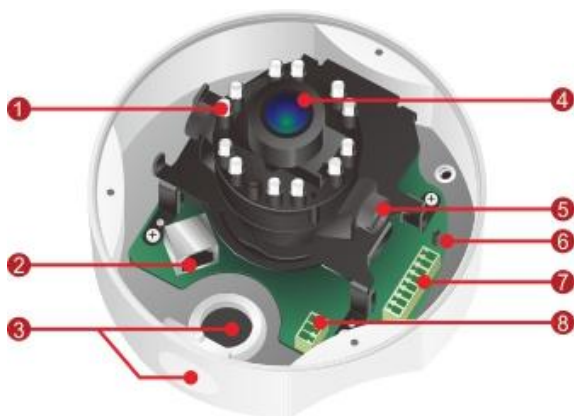

## 3 Megapixel Day & Night Vandal Dome Network Camera

VD-301Af

HDTV 1080p/720p • Cost Effective

- Megapixel High Resolution Outdoor Vandal Dome Camera
- HDTV Quality (Full HD 1080p @ 25fps Streaming)
- Cost Effective/ Full Features Camera
- Easy Installation Dome Type Camera, Suitable for Project
- Build In IR Leds, effective up to 10 m
- MPEG-4, MJPEG and H.264 Triple Codec Compression
- **Intelligent Multi-Profile Sensor Management<sup>®</sup>** for Different Environments
- Removable IR-cut Filter / Auto Light Sensor for Day and Night
- 1 DI/DO for External Alarm and Sensor Device
- Two-way Audio
- IK10 Vandal Proof and IP67 Weather Proof Outdoor Enclosure
- Power over Ethernet / DC 12V Power Input

Photo Indication & Dimension Diagram

- |  |   |
|--|---|
| 1 LEDs                                     | 5 Tilt Screw                              |
| 2 RJ45 Connector<br>(For Ethernet and PoE) | 6 Reset Button                            |
| 3 Conduit Plug and Hole                    | 7 Terminal Block (for Audio in/out, DIDO) |
| 4 Fixed Lens                               | 8 Terminal Block (for Power DC12V, 1A)    |

## Camera

<b>Hardware System</b>	CPU: 533 MHz Flash: 32M RAM: 256M DDR
<b>Image Sensor</b>	Sensor Type : 1/2.5" CMOS Sensor Sensor Resolution : 2048 x 1536 pixel
<b>Minimum Illumination</b>	0 lux (IR ON, B/W) 2 lux (F1.6, Color) S/N ratio: 38.1dB
<b>IR Illuminators</b>	Built -in IR Illuminators, effective up to 10 meters IR LED: 12pcs IR wavelength: 850nm
<b>Lens</b>	Lens Type: Board Lens Focal Length: f= 4mm F No.: 1.6 View Angle: (H): 66°/ (V): 49°/ (D): 85°
<b>Day &amp; Night ICR</b>	Triggered by Light sensor, Scheduling, Digital Input