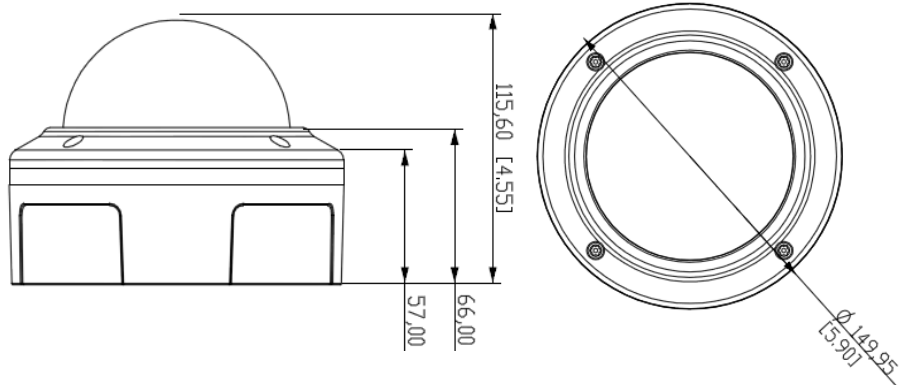

Photo Indication & Dimension Diagram

- |  |   |
|--|---|
| 1 LEDs                                     | 5 Tilt Screw                              |
| 2 RJ45 Connector<br>(For Ethernet and PoE) | 6 Reset Button                            |
| 3 Conduit Plug and Hole                    | 7 Terminal Block (for Audio in/out, DIDO) |
| 4 Fixed Lens                               | 8 Terminal Block (for Power DC12V, 1A)    |