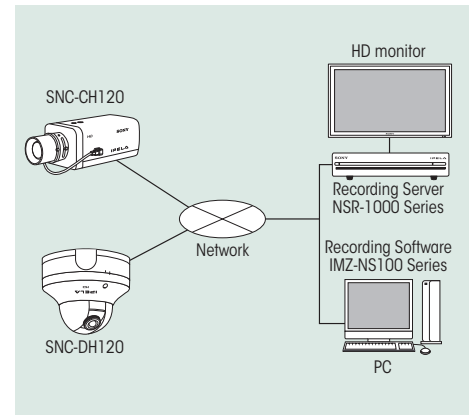

*1 Removable IR Cut Filter.

*The SNC-DH120 includes software developed by the OpenSSL Project for use in the OpenSSL Toolkit (<http://www.openssl.org/>).

SYSTEM CONFIGURATION