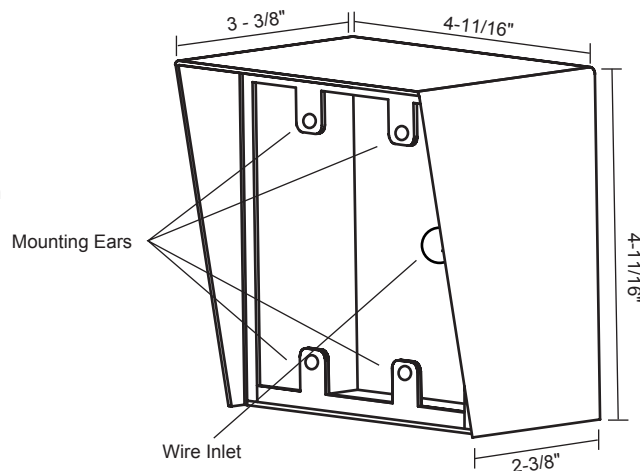

SURFACE MOUNT ENCLOSURE

SBX-2G, SBX-GP2

Stainless Steel Surface Mount Box for 2-Gang Sub Stations

- INSTRUCTIONS -

The SBX-2G is a surface mount stainless steel enclosure designed for mounting Aiphone 2-gang sub stations. The SBX-GP2 is the same box but with gold plating, and is used with the NE-SS and LE-SS models. The enclosure is weather resistant and includes space inside for wiring. The unit mounts to a 1-gang box or ring, or mounts directly to a wall surface.

MOUNTING:

1. Mount SBX-2G(-GP2) to a 1-gang box or wall surface.
2. Connect supplied speed nuts to mounting ears.
3. Make wiring connections to Aiphone sub station.
4. Mount sub/door station to box using the screws provided.

SBX-2G, SBX-GP2

SPECIFICATIONS:

Mounting:	1-gang box or surface mount directly to wall surface
Material:	16 Gauge stainless steel
Color:	Polished stainless steel
Mounting Hardware:	8x32 with T-15 Torx head
Dimensions (HxWxD):	4-11/16" x 4-11/16" x 3-3/8" (top); 2-3/8" (bottom)
Interior Depth:	2-3/16"