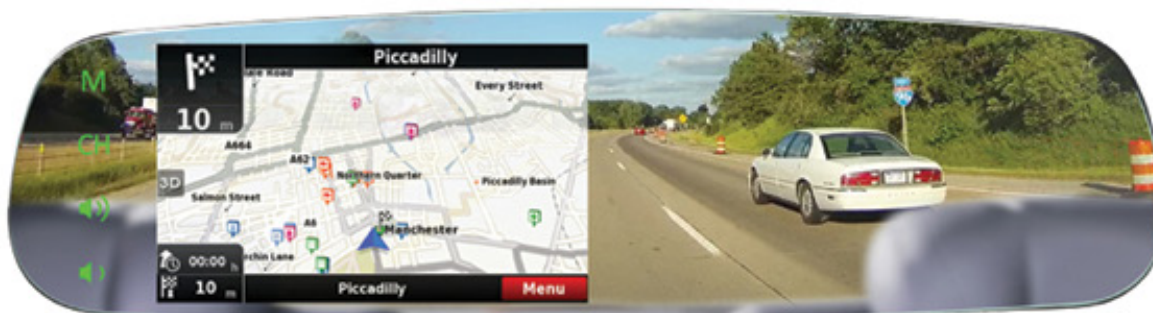

G-Series Rear View Frameless Mirror Monitor with 4.3" MirrorLink Display

REAR VIEW
SAFETY
A Safe Fleet Brand

RVS-718-FLML

A modern take on a classic, the RVS-718-FLML features a frameless design and mirrorlink technology. This touchscreen system is equipped with a 4.3" display placed to the left of the mirror while the entire surface is reflective and acts as a mirror. MirrorLink enables you to view your mobile phone on your mirror monitor through WiFi and standard programs like DLNA, Miracast and Air Play. Navigate your trip, select and listen to music, or play games on your mirror monitor, all with your cell phone! Your backup camera will also automatically display on your monitor when you reverse.

FEATURES

- **FRAMELESS TOUCH SCREEN MIRROR MONITOR WITH 4.3" DISPLAY**
- **MIRRORLINK - VIEW MOBILE PHONE ON MONITOR**
- **DISPLAY APPS LIKE NAVIGATION DIRECTLY ON MONITOR**
- **SLEEK FRAMELESS DESIGN**