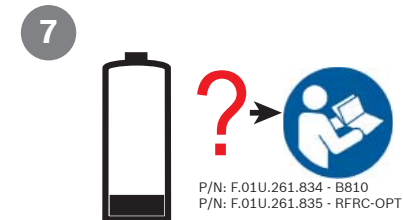

English

Hereby, Bosch Security Systems, declares that this intrusion detector is in compliance with the essential requirements and other relevant provisions of Directive 1999/5/EC.

Finnish

Bosch Security Systems vakuuttaa täten että rikosilmoitin tyyppinen laite on direktiivin 1999/5/EY oleellisten vaatimusten ja sitä koskevien direktiivin muiden ehtojen mukainen.

Dutch

Hierbij verklaart Bosch Security Systems dat het toestel inbraakdetector in overeenstemming is met de essentiële eisen en de andere relevante bepalingen van richtlijn 1999/5/EG. Bij deze verklaart Bosch Security Systems dat deze inbraakdetector voldoet aan de essentiële eisen en aan de overige relevante bepalingen van Richtlijn 1999/5/EC.

French

Swedish

Härmed intygar Bosch Säkerhetssystem att denna inbrottsdetektor står i överensstämmelse med de väsentliga egenskapskrav och övriga relevanta bestämmelser som framgår av direktiv 1999/5/EG.

Danish

Undertegnede Bosch sikkerhedssystemer erklærer herved, at følgende udstyr Indbrudsdetektor overholder de væsentlige krav og øvrige relevante krav i direktiv 1999/5/EF.

German

Hiermit erkläre Bosch Sicherheitssysteme, dass sich dieser/diese/dieses Einbruchmelder in Übereinstimmung mit den grundlegenden Anforderungen und den anderen relevanten Vorschriften der Richtlinie 1999/5/EG befindet*. (BMW). Hiermit erkläre Bosch Sicherheitssysteme die Übereinstimmung des Gerätes Einbruchmelder mit den grundlegenden Anforderungen und den anderen relevanten Festlegungen der Richtlinie 1999/5/EG. (Wien).

Greek

ΜΕ ΤΗΝ ΠΑΡΟΥΣΑ Συστήματα ασφαλείας Bosch ΔΗΛΩΝΕΙ ΟΤΙ Ανιχνευτής εισβολής ΣΥΜΜΟΡΦΩΝΕΤΑΙ ΠΡΟΣ ΤΙΣ ΟΥΣΙΩΔΕΙΣ ΑΠΑΙΤΗΣΕΙΣ ΚΑΙ ΤΙΣ ΛΟΙΠΕΣ ΣΧΕΤΙΚΕΣ ΔΙΑΤΑΞΕΙΣ ΤΗΣ ΟΔΗΓΙΑΣ 1999/5/ΕΚ.

Italian

Con la presente Bosch Security Systems dichiara che questo rilevatore antintrusione è conforme ai requisiti essenziali ed alle altre disposizioni pertinenti stabilite dalla direttiva 1999/5/CE.

Spanish

Por medio de la presente Bosch Security Systems declara que el detector de intrusión cumple con los requisitos esenciales y cualesquiera otras disposiciones aplicables o exigibles de la Directiva 1999/5/CE.

Portuguese

Bosch Security Systems declara que este detector de intrusão está conforme com os requisitos essenciais e outras disposições da Directiva 1999/5/CE.

Copyright

This document is the intellectual property of Bosch Security Systems, Inc. and is protected by copyright. All rights reserved.

Trademarks

All hardware and software product names used in this document are likely to be registered trademarks and must be treated accordingly.

Determine Bosch Security Systems, Inc.

Product Manufacturing Dates

Use the serial number located on the product label and refer to the Bosch Security Systems, Inc web site at:

<http://www.boschsecurity.com/datecodes/>