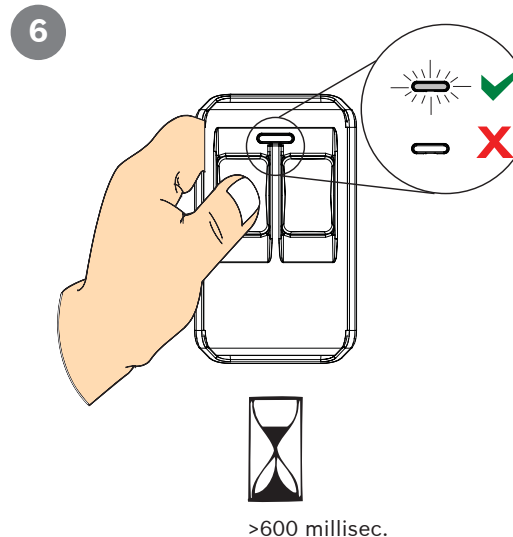

English

Hereby, Bosch Security Systems, declares that this intrusion detector is in compliance with the essential requirements and other relevant provisions of Directive 1999/5/EC.

Finnish

Bosch Security Systems vakuuttaa täten että rikosilmoitin tyyppinen laite on direktiivin 1999/5/EY oleellisten vaatimusten ja sitä koskevien direktiivin muiden ehtojen mukainen.

Dutch

Hierbij verklaart Bosch Security Systems dat het toestel inbraakdetector in overeenstemming is met de essentiële eisen en de andere relevante bepalingen van richtlijn 1999/5/EG. Bij deze verklaart Bosch Security Systems dat deze inbraakdetector voldoet aan de essentiële eisen en aan de overige relevante bepalingen van Richtlijn 1999/5/EC.

French

Swedish

Härmed intygar Bosch Säkerhetssystem att denna inbrottsdetektor står i överensstämmelse med de väsentliga egenskapskrav och övriga relevanta bestämmelser som framgår av direktiv 1999/5/EG.

Danish

Undertegnede Bosch sikkerhedssystemer erklærer herved, at følgende udstyr Indbrudsdetektor overholder de væsentlige krav og øvrige relevante krav i direktiv 1999/5/EF.

German

Hiermit erkläre Bosch Sicherheitssysteme, dass sich dieser/diese/dieses Einbruchmelder in Übereinstimmung mit den grundlegenden Anforderungen und den anderen relevanten Vorschriften der Richtlinie 1999/5/EG befindet*. (BMW). Hiermit erkläre Bosch Sicherheitssysteme die Übereinstimmung des Gerätes Einbruchmelder mit den grundlegenden Anforderungen und den anderen relevanten Festlegungen der Richtlinie 1999/5/EG. (Wien).

Greek

ΜΕ ΤΗΝ ΠΑΡΟΥΣΑ Συστήματα ασφαλείας Bosch ΔΗΛΩΝΕΙ ΟΤΙ Ανιχνευτής εισβολής ΣΥΜΜΟΡΦΩΝΕΤΑΙ ΠΡΟΣ ΤΙΣ ΟΥΣΙΩΔΕΙΣ ΑΠΑΙΤΗΣΕΙΣ ΚΑΙ ΤΙΣ ΛΟΙΠΕΣ ΣΧΕΤΙΚΕΣ ΔΙΑΤΑΞΕΙΣ ΤΗΣ ΟΔΗΓΙΑΣ 1999/5/ΕΚ.

Italian

Con la presente Bosch Security Systems dichiara che questo rilevatore antintrusione è conforme ai requisiti essenziali ed alle altre disposizioni pertinenti stabilite dalla direttiva 1999/5/CE.

Spanish

Por medio de la presente Bosch Security Systems declara que el detector de intrusión cumple con los requisitos esenciales y cualesquiera otras disposiciones aplicables o exigibles de la Directiva 1999/5/CE.

Portuguese

Bosch Security Systems declara que este detector de intrusão está conforme com os requisitos essenciais e outras disposições da Directiva 1999/5/CE.

Copyright

This document is the intellectual property of Bosch Security Systems, Inc. and is protected by copyright. All rights reserved.

Trademarks

All hardware and software product names used in this document are likely to be registered trademarks and must be treated accordingly.

Determine Bosch Security Systems, Inc.

Product Manufacturing Dates

Use the serial number located on the product label and refer to the Bosch Security Systems, Inc web site at:

<http://www.boschsecurity.com/datecodes/>