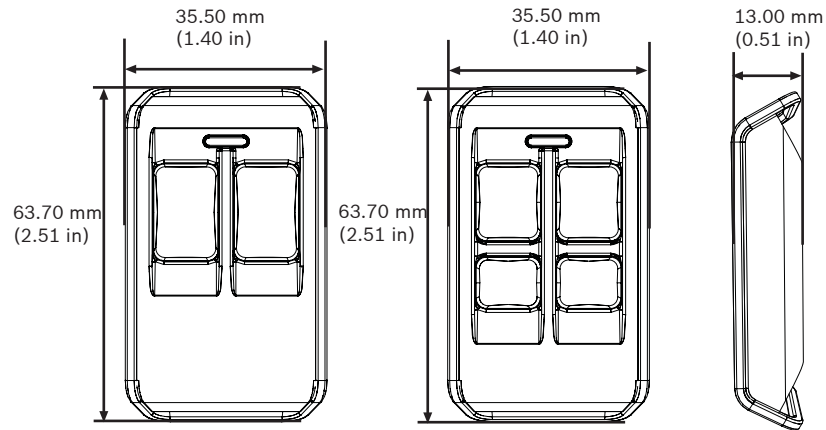

RADION keyfob

RFKF-FB/RFKF-TB
RFKF-FB-A/RFKF-TB-A

Installation Guide

UL - Only RFKF-TB-A and RFKF-FB-A are evaluated by UL. RFKF-TB-A and RFKF-FB-A are intended for indoor use only.

UL1023: Standard for Household Burglar Alarm System Units

Classified to ANSI/SIA CP01-2010 as it pertains to B Series and GV4 Series control panels. See respective control panel documentation for further information.

FCC, Part 15

Industry Canada (IC)

EN
EN 50131-3
EN 50131-5-3
Grade 2
Environment Class II