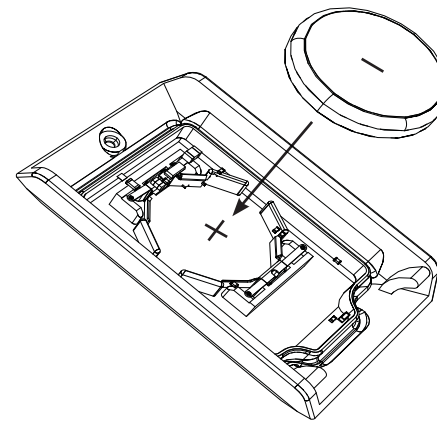

2

CR2032 Lithium,
3 VDC

3