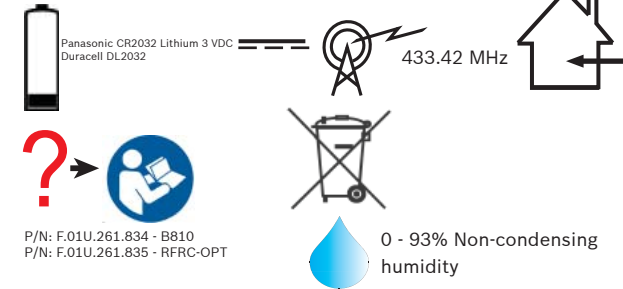

P/N: F.01U.261.834 - B810
P/N: F.01U.261.835 - RFRC-OPT

Functional range: -10°C to +49°C (+14°F to +120°F)
UL only: 0°C to +49°C (+32°F to +120°F)
EN 50130-5 Class II only: -10°C to +40°C (+14°F to +104°F)

1