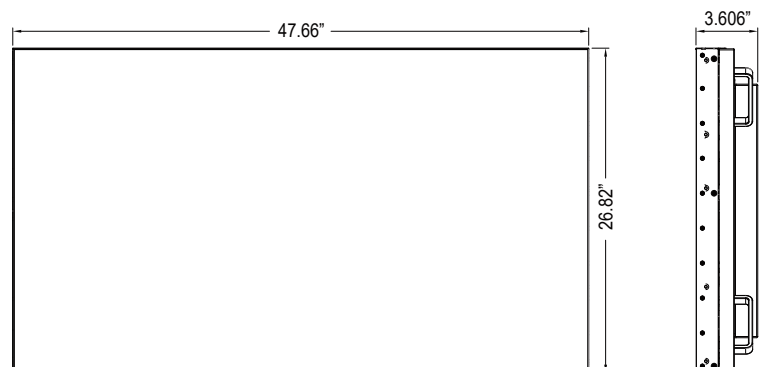

SPECIFICATIONS

R4N55RNF	
Bezel Width	
Bezel Width	0.44mm/0.44mm
Display	
Screen Size	55 Inch
Max. Resolution	1920 x 1080 @ 60Hz
Pixel Pitch	0.630 x 0.630mm
Brightness	500cd/m ²
Contrast Ratio	1100 : 1
Aspect Ratio	16 : 9
Viewing Angle	178° / 178°
Display Color	1.07 Billion (10bit)
Response Time	< 8ms (Gray to Gray)
Video System	NTSC / PAL
Interface	
Display Port In/ Out	1 / 1
HDMI Input	3
DVI In	1
VGA In	1
RS232 In / Out	1 / 1
Audio Out (3.5 Ø stereo)	1
Transmitter	
IR Remote Control	Yes
Features	
Multi Display Function	PBP / PIP / QUAD
Temperature Sensor	Yes (Option)
De-Interlace	Yes
Noise Reduction	Yes
Auto Fan Control System	Yes (Option)
Auto Pixel Shift	Yes
Auto Source Switching	Yes
Edge Setting (Horizontal / Vertical)	Yes
Advance Auto Power Recovery	Yes
Multi Language	English
RS-232C Control	Monitor OSD control using PC
Outline Dimension	
Dimension (W x H x D)	1210.51 x 681.22 x 91.6 mm (47.66" x 26.82" x 3.606")
Net. Weight	26Kg (57.32 lbs)
Warranty	
Part / Labor	3year / 3year
Circumstance	
Operating Temperature	0° ~ 40° C / 32° ~ 104° F
Power	
Electrical Ratings	AC 100 ~ 240V (50/60Hz)
Power Consumption	< 167W
Mount	
VESA™ Mount Size	600 x 400mm
Video Wall	WFS, WES, WSD, WSR
Stand Alone	WB-4663

INTERFACE

DIMENSION

*Design and specifications are subject to change without notice