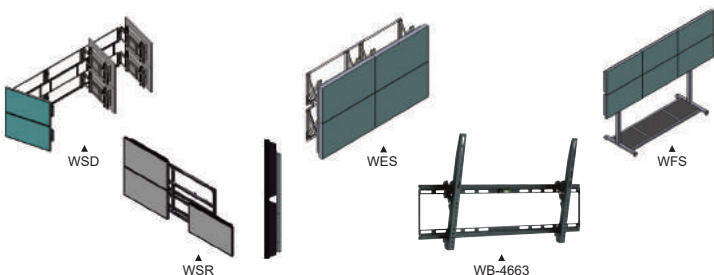

SPECIFICATIONS

R4N55RNF	
Bezel Width	
Bezel Width	0.44mm/0.44mm
Display	
Screen Size	55 Inch
Max. Resolution	1920 x 1080 @ 60Hz
Pixel Pitch	0.630 x 0.630mm
Brightness	500cd/m²
Contrast Ratio	1100 : 1
Aspect Ratio	16 : 9
Viewing Angle	178° / 178°
Display Color	1.07 Billion (10bit)
Response Time	< 8ms (Gray to Gray)
Video System	NTSC / PAL
Interface	
Display Port In/ Out	1 / 1
HDMI Input	3
DVI In	1
VGA In	1
RS232 In / Out	1 / 1
Audio Out (3.5 Ø stereo)	1
Transmitter	
IR Remote Control	Yes
Features	
Multi Display Function	PBP / PIP / QUAD
Temperature Sensor	Yes (Option)
De-Interlace	Yes
Noise Reduction	Yes
Auto Fan Control System	Yes (Option)
Auto Pixel Shift	Yes
Auto Source Switching	Yes
Edge Setting (Horizontal / Vertical)	Yes
Advance Auto Power Recovery	Yes
Multi Language	English
RS-232C Control	Monitor OSD control using PC
Outline Dimension	
Dimension (W x H x D)	1210.51 x 681.22 x 91.6 mm (47.66" x 26.82" x 3.606")
Net. Weight	26Kg (57.32 lbs)
Warranty	
Part / Labor	3year / 3year
Circumstance	
Operating Temperature	0° ~ 40° C / 32° ~ 104° F
Power	
Electrical Ratings	AC 100 ~ 240V (50/60Hz)
Power Consumption	< 167W
Mount	
VESA™ Mount Size	600 x 400mm
Video Wall	WFS, WES, WSD, WSR
Stand Alone	WB-4663

※ Specifications and design are subject to change without notice.

MOUNTS

HARDWARE

Hardware features:

- ④ Spread 1 image across multiple monitors using 1 video source
- ④ Video Wall Processor built in
- ④ Remote Display Management (IR Remote or Mobile WIFI)
- ④ Display Port 1 In / 1 Out
- ④ HDMI 3 In / VGA In / DVI In
- ④ RS-232C In / Out for pc / server control
- ④ Control panel Lock (panel or IR)
- ④ All metal chassis
- ④ Auto power recovery
- ④ Auto pixel shift
- ④ PIP / PBP / QUAD Displays
- ④ VESA standard hole patterns