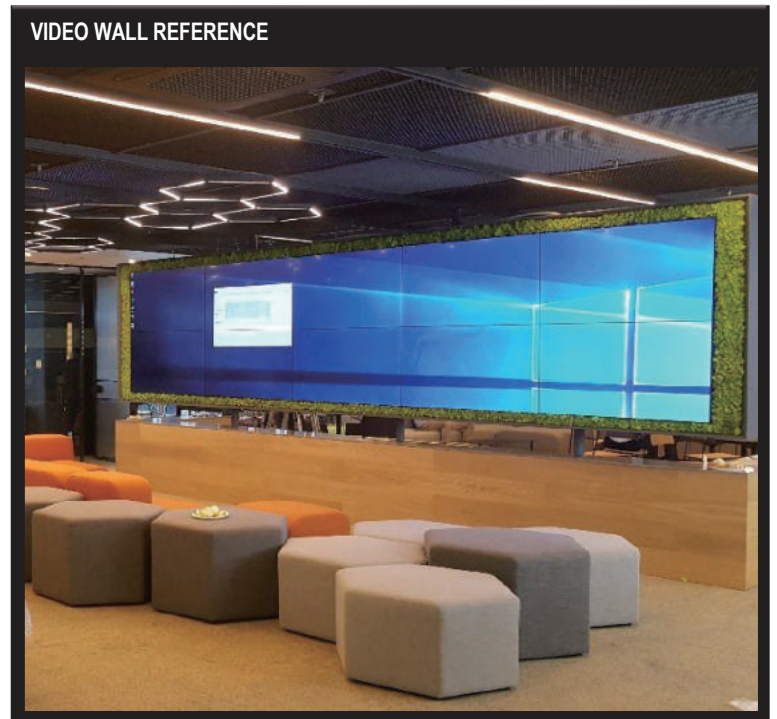

4K VIDEO WALL SOLUTIONS

ORION Images R4N (FHD) Video Wall series has Immediate Benefits for Security Room, Retail, Shopping Mall, Corporation, Broadcast, Transportation, Government, Health Care, Casino and more

LED R4N55RNF

The R4N (FHD) Series of LCD displays is the perfect solution for ultra high definition video walls. With a total of 3840x2160 (based on 2 x 2 configuration) and the ability to take a single video source and display it across the entire video wall. It is an excellent choice for command & control centers, corporate, AV and digital signage applications.

0.44mm 0.44mm Bezel Width	4K Input Resolution	500 cd/m² Max Brightness	 Mobile App	HDMI HDMI Input 3ea	 DP Input / Output	 DVI Input	 VGA Input	 RS-232 Input/Output

Video Walls for Security, Control Rooms, Commercial AV, Professional AV & has immediate benefits for:

In addition, this solution can also be used for corporate AV and Digital Signage applications such as shopping malls, airports, stadiums, lobby signage, boardrooms, and more. Whether small lobby display or extra large video walls, the tiled R4N series makes statement. Public Display Signage receives 10 times the eye contact of static signage and is creating cost-effective opportunities to improve customer service, safety, way finding, branding, training, and communications.

Unlike plasma technology, LCD video walls require less power consumption and with auto pixel shift built in they are not subject to permanent, irreversible burn-in. Unlike individual mount LCD's that leave gaps between each monitor, tiled video walls offer more flexibility, scalability and the possibility for a higher resolution.

RAZOR NARROW BEZEL

RNF/RHF : Top & Left Side Bezel is 0.44mm,
Bottom & Right Side Bezel is 0.44mm