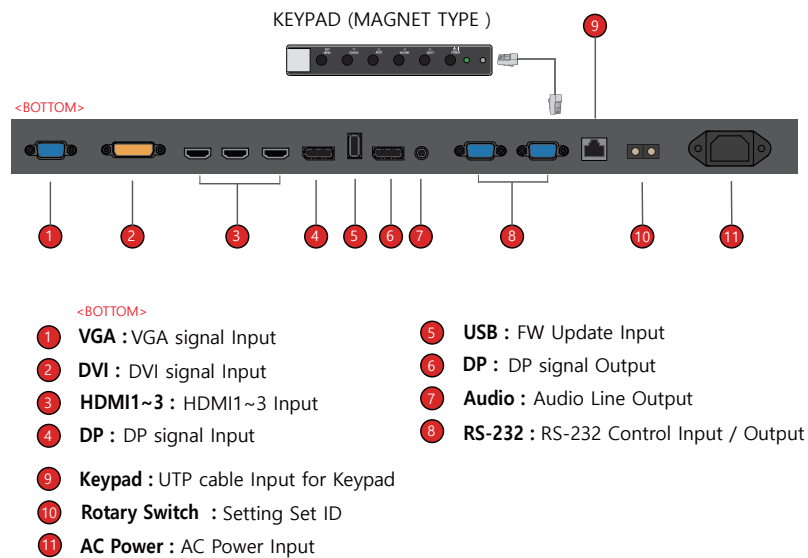

SPECIFICATIONS

R4N55RNF	
Bezel Width	
Bezel Width	0.44mm/0.44mm
Display	
Screen Size	55 Inch
Max. Resolution	1920 x 1080 @ 60Hz
Pixel Pitch	0.630 x 0.630mm
Brightness	500cd/m ²
Contrast Ratio	1100 : 1
Aspect Ratio	16 : 9
Viewing Angle	178° / 178°
Display Color	1.07 Billion (10bit)
Response Time	< 8ms (Gray to Gray)
Video System	NTSC / PAL
Interface	
Display Port In/ Out	1 / 1
HDMI Input	3
DVI In	1
VGA In	1
RS232 In / Out	1 / 1
Audio Out (3.5 Ø stereo)	1
Transmitter	
IR Remote Control	Yes
Features	
Multi Display Function	PBP / PIP / QUAD
Temperature Sensor	Yes (Option)
De-Interlace	Yes
Noise Reduction	Yes
Auto Fan Control System	Yes (Option)
Auto Pixel Shift	Yes
Auto Source Switching	Yes
Edge Setting (Horizontal / Vertical)	Yes
Advance Auto Power Recovery	Yes
Multi Language	English
RS-232C Control	Monitor OSD control using PC
Outline Dimension	
Dimension (W x H x D)	1210.51 x 681.22 x 91.6 mm (47.66" x 26.82" x 3.606")
Net. Weight	26Kg (57.32 lbs)
Warranty	
Part / Labor	3year / 3year
Circumstance	
Operating Temperature	0° ~ 40° C / 32° ~ 104° F
Power	
Electrical Ratings	AC 100 ~ 240V (50/60Hz)
Power Consumption	< 167W
Mount	
VESA™ Mount Size	600 x 400mm
Video Wall	WFS, WES, WSD, WSR
Stand Alone	WB-4663

※ Specifications and design are subject to change without notice.

MOUNTS

HARDWARE

Hardware features:

- ④ Spread 1 image across multiple monitors using 1 video source
- ④ Video Wall Processor built in
- ④ Remote Display Management (IR Remote or Mobile WIFI)
- ④ Display Port 1 In / 1 Out
- ④ HDMI 3 In / VGA In / DVI In
- ④ RS-232C In / Out for pc / server control
- ④ Control panel Lock (panel or IR)
- ④ All metal chassis
- ④ Auto power recovery
- ④ Auto pixel shift
- ④ PIP / PBP / QUAD Displays
- ④ VESA standard hole patterns

INTERFACE

DIMENSION

*Design and specifications are subject to change without notice