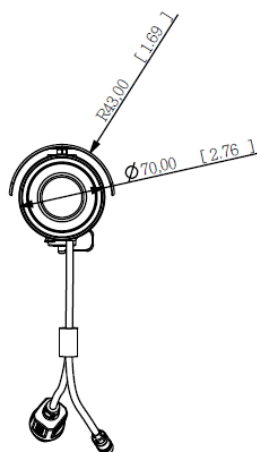

1. 1 IR LED
2. 2 LENS
3. 3 Light Sensor
4. 4 RJ45 Connector 1 (For Ethernet, 802.3at PoE and 802.3af PoE)
5. 5 DC12V Connector
6. 6 Antenna Connector
7. 7 RJ45 Connector 2 (For Audio in/out, RS485, DIDO)