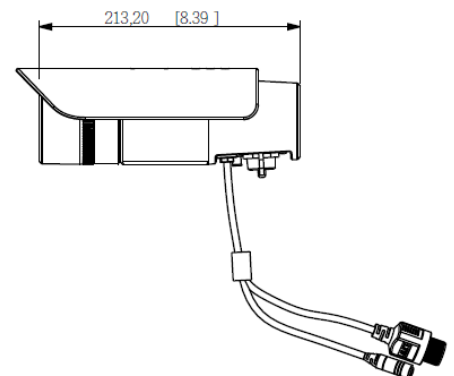

- 1 IR LED
- 2 LENS
- 3 Light Sensor
- 4 RJ45 Connector 1 (For Ethernet, 802.3at PoE and 802.3af PoE)
- 5 DC12V Connector
- 6 Antenna Connector
- 7 RJ45 Connector 2 (For Audio in/out, RS485, DIDO)

Camera		Audio	
Models	OB-500Ap: 5M, Motorized Lens OB-502Ap: 5M, Vari-Focal Lens WOB-500Ap: 5M, Motorized Lens, Wireless GOB-500Ap: 5M, Motorized Lens, 3G	Audio Streaming	2-way Audio Support
Hardware System	CPU: 533 MHz Flash: 32M RAM: 256M DDR	Audio Compression	G.711, AMR (8 kHz, Mono, PCM)
Image Sensor	Sensor Type : 1/2.5" CMOS 5 Megapixel Sensor Sensor Resolution : 2592 x 1944 pixel	Audio Input/ Output	Line input (Unbalanced, 1.4 Vp-p, 1 Vrms) / Line output
Lens	Lens Type: Board Lens OB/WOB/GOB-500A Series: Motorized-Lens Focal Length: f=3~10.5mm Iris: F1.4 View Angle: (H): 95°~33°/ (V): 70°~25°/ (D): 120°~41° OB-502A : Vari-Focal-Lens Focal Length: f=3.3~10.5mm Iris: F1.4 View Angle: (H): 90°~33°/ (V): 65°~25°/ (D): 115°~41°	General	
Local Storage	Built-in Micro SD/SDHC Memory Card Slot	Communication	Ethernet : one 10/100Mbps RJ-45 IEEE 802.11a/b/g/n compliance WOB-500A HSUPA/UMTS 850/1900/2100 GOB-500A Supported Protocols : TCP/IP, UDP, ICMP, DHCP, NTP, DNS, DDNS, SMTP, FTP, HTTP, Samba, PPPoE, UPnP, RTP, RTSP, RTCP, IPv6
Day & Night ICR	Triggered by Light sensor, Scheduling, Digital Input	Power Input	DC12V 1A / 802.3af PoE 802.3at PoE/ DC48V 0.8A
IR Illuminators	Built-In IR Illuminators, effective up to 15 meters IR LED: 24pcs	Environment	Operating Temperature: DC 12V 1A/ PoE 802.3Af: -20°C ~ 50°C (-4°F ~122°F) PoE 802.3At: -40°C ~ 50°C (-40°F ~122°F), build in fan and heater Operating Humidity: 10% ~ 80%
Minimum Illumination	Minimum illumination :2 Lux(F1.4,Color) 0 Lux(IR ON,B/W)	Max. Power Consumption	OB-502Ap 8 Watts (DC12V 1A / 802.3af) 20 Watts(DC48V 0.8A/PoE 802.3at) OB-500Ap/WOB-500Ap/GOB-500Ap 10 Watts (DC12V 1A / 802.3af) 22 Watts(DC48V 0.8A/PoE 802.3at)
Video		Dimension	70(D) * 166(H) mm
Compression Streaming	H.264 / MPEG4 / MJPEG Simultaneous multiple streams	Weight	OB-500A p/OB-502ApSeries Net: 1100 g/2.43lb W/GOB-500Ap Series Net: 1150 g/2.54lb
Video Setting	Multi-Profile Image Management: Day/ Night/ Sunset/ User 1/ User 2 Auto Exposure/ Gain/ White Balance Control Manual Exposure Control: 1/20000~1/5s Manual Gain Control: 1X ~ 32X Manual White Balance Control:2000K~7000K	Housing	Weather-proof (IP67)
S/N Ratio	38.1 dB	Certification	FCC, CE
Image Resolution	5M : 2592x1944 @ 10fps (5M supports MJPEG only) 4M : 2304x1728 @ 15fps 3M : 2048x1536 @ 18fps 2M (Full HD): 1920x1080 @ 30fps 1M (HDTV): 1280x720 @ 30fps	Viewing System Requirements	OS: Microsoft Windows 7/Vista/XP/2000 Browser: Mozilla Firefox, Internet Explorer 6/7 or above, Safari, Google Chrome Cell Phone: 3GPP player Real Player: 10.5 or above Quick Time: 6.6 or above VLC
Events and Alarm Management		Warranty	Limited 2-year warranty
Events	Motion Detection Schedule Audio Detection Digital Input		
Alarm	Stream/Snapshot to FTP/Email/Samba/SD-Card HTTP/Email Notification/ Digital Output		