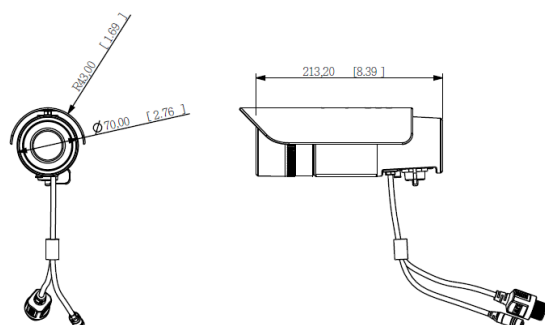

5 Megapixel Bullet Network Camera

OB-500Ap Series

HDTV 1080p/720p • 5M/4M/3M/2M Resolution Supported

- Most Intelligent and Professional 5M Outdoor Bullet Camera
 - HDTV Quality (Full HD 1080p @ 30fps Streaming)
 - **Intelligent Multi-Profile Sensor Management®** for Different Environments
 - Removable IR-cut Filter /Auto Light Sensor for Day and Night
 - IP67 Outdoor Enclosure Built-in Fan (-40°C ~ 60°C) and Heater
 - **SmartFocus®** to Ease the Zoom and Focus Adjustment Remotely
 - Built-in IR Illuminators, effective up to 25 Meters(*)
 - Two-way Audio/Built-in Micro SD/SDHC/SDXC Memory Card Slot for Local Storage
 - 1 DI/DO for External Alarm and Sensor Device
 - PoE(802.3at) / PoE(802.3af)/ DC12V(*)/ AC24V(*) Supported
 - Smart IR to adjust the IR LED light across the entire area to get a well illuminated image
- (*V5 only)

Photo Indication & Dimension Diagram

v5

- 1 IR LED
- 2 LENS
- 3 Light Sensor
- 4 RJ45 Connector 1 (For Ethernet, 802.3at PoE and 802.3af PoE)
- 5 DC12V / AC24V(*) Connector
- 6 RJ45 Connector 2 (For Audio in/out, RS485, DIDO)