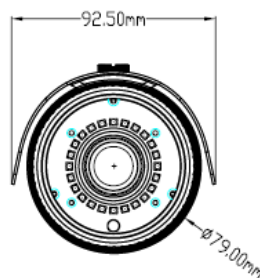

Photo Indication & Dimension Diagram

- 1 IR LED (12 PCS)
- 2 Lens
- 3 Light Sensor
- 4 RJ45 Connector 1 (For Ethernet and PoE 802.3 af)
- 5 Power Connector (DC12V)

Camera

Hardware System	CPU: 533 MHz Flash: 32M RAM: 256M DDR
Image Sensor	Sensor Type : 1/2.5" CMOS 5 Megapixel Sensor Sensor Resolution : 2592x1944 pixel
IR Illuminators	Built -In IR Illuminators, effective up to 15 meters IR LED: 12 pcs
Day and Night	Removable IR-cut Filter /Auto Light Sensor for Day and Night
Local Storage	Built-in Micro SD/SDHC/SDXC Max.64G Memory Card Slot

Video

Compression Streaming	H.264 / MPEG4 / MJPEG Simultaneous multiple streams
Video Setting	Multi-Profile Sensor Management Day/ Night / Sunset/ User 1/ User 2 Auto Exposure / Gain / White Balance Control Manual Exposure Control: 1/20000~1/5s Manual Gain Control: 1X~32X Manual White Balance Control: 2000K~7000K
Image Resolution	5M : 2592x1944 @ 10fps (5M supports MJPEG only) 4M : 2304x1728 @ 15fps 3M : 2048x1536 @ 18fps 2M (1080p Full HD) : 1920x1080 @ 30fps 1M (720p HDTV) : 1280x720 @ 30fps