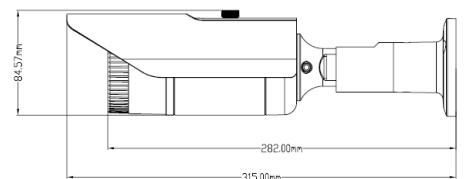

Photo Indication & Dimension Diagram

- 1 IR LED (12 PCS)
- 2 Lens
- 3 Light Sensor
- 4 RJ45 Connector 1 (For Ethernet and PoE 802.3 af)
- 5 Power Connector (DC12V)

Camera

Hardware System	CPU: 533 MHz Flash: 32M RAM: 256M DDR
Image Sensor	Sensor Type : 1/2.5" CMOS 5 Megapixel Sensor Sensor Resolution : 2592x1944 pixel
IR Illuminators	Built -In IR Illuminators, effective up to 15 meters IR LED: 12 pcs
Day and Night	Removable IR-cut Filter /Auto Light Sensor for Day and Night
Local Storage	Built-in Micro SD/SDHC/SDXC Max.64G Memory Card Slot