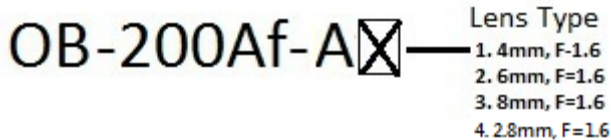

Camera

Hardware System	CPU: 533 MHz Flash: 32M RAM: 256M DDR
Image Sensor	Sensor Type : 1/2.5" CMOS Sensor Sensor Resolution : 1920x1080 pixel
IR Illuminators	Built -In IR Illuminators, effective up to 15 meters IR LED: 12pcs (850nm)
Day and Night	Removable IR-cut Filter /Auto Light Sensor for Day and Night
Local Storage	Built-in Micro SD/SDHC/SDXC Max.64G Memory Card Slot

Video

Compression Streaming	H.264 / MPEG4 / MJPEG Simultaneous multiple streams
Video Setting	Multi-Profile Sensor Management Day/ Night / Sunset/ User 1/ User 2 Auto Exposure / Gain / White Balance Control Manual Exposure Control:1/20000~1/5s Manual Gain Control: 1X~32X Manual White Balance Control: 2000K~7000K
S/N Ratio	38.1dB
Image Resolution	2M (1080p Full HD): 1920x1080 @ 30fps 1M (720p HDTV): 1280x720 @ 30fps

Product Distinction

Events and Alarm Management

Events	Motion Detection Schedule Temperature Alarm
Alarm	Stream/Snapshot to FTP/Email/Samba/ SD-Card HTTP/Email Notification

General

Communication	Ethernet : one 10/100Mbps RJ-45 Supported Protocols : TCP/IP, UDP, ICMP, DHCP, NTP, DNS, DDNS, SMTP, FTP, HTTP, Samba, PPPoE, UPnP, RTP, RTSP, RTCP, IPv6
Power Input	DC12V/ 1A(Power Supply)/PoE 802.3af
Max. Power Consumption	8 watts
Environment	Operating Temperature: -20°C ~ 50°C(-4°F ~122°F) Operating Humidity : 10% ~ 80%
Dimension	288.6 (L) 122.9 (W) X 127.5 (H) mm
Weight	Net: 658g/1.45lb
Housing	Weather-proof IP66
Certification	FCC, CE
Viewing System Requirements	OS: Microsoft Windows 7/Vista/XP/2000/7 Browser: Mozilla Firefox, Internet Explorer 6/7 or above, Safari, Google Chrome Cell Phone: 3GPP player Real Player: 10.5 or above Quick Time: 6.6 or above VLC
Warranty	Limited One-year warranty