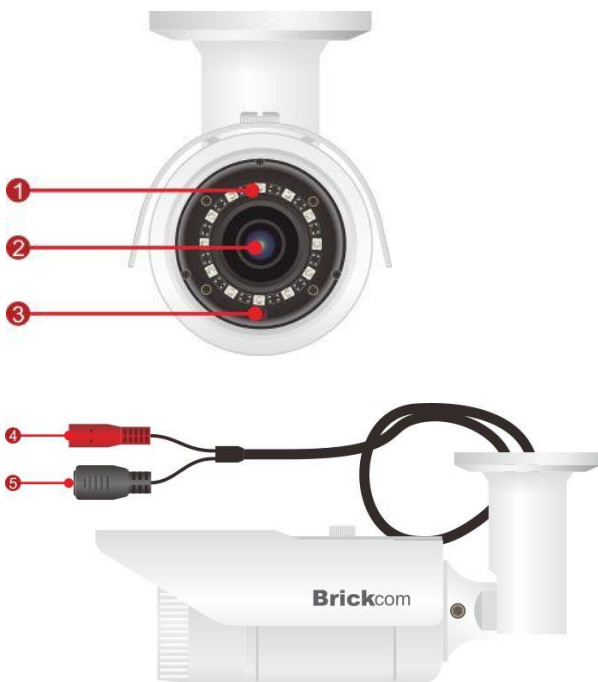

## 2 Megapixel Outdoor Bullet Network Camera

OB-200Af V5

Cost Effective / High Resolution

- Most Intelligent, Compact and Affordable 2M Outdoor Bullet Camera
- Cost Effective/ High Resolution/ Full Features Camera
- HDTV Quality (Full HD 1080p @ 30fps Streaming)
- **Intelligent Multi-Profile Sensor Management®** for Different Environments
- Removable IR-cut Filter /Auto Light Sensor for Day and Night
- Unique Design for Low Lux Application (1/2.5" Sensor)
- Built-in Micro SD/SDHC Memory Card Slot for Local Storage
- IP66 Outdoor Enclosure
- Power over Ethernet
- Smart IR to adjust the IR LED light across the entire area to get a well illuminated image

### Photo Indication & Dimension Diagram

- 1 IR LED (12PCS)
- 2 Lens
- 3 Light Sensor
- 4 RJ45 Connector 1 (For Ethernet and PoE 802.3 af)
- 5 Power Connector (DC12V)

**Camera**

<b>Hardware System</b>	CPU: 533 MHz Flash: 32M RAM: 256M DDR
<b>Image Sensor</b>	Sensor Type : 1/2.5" CMOS Sensor Sensor Resolution : 1920x1080 pixel
<b>IR Illuminators</b>	Built -In IR Illuminators, effective up to 15 meters IR LED: 12pcs (850nm)
<b>Day and Night</b>	Removable IR-cut Filter /Auto Light Sensor for Day and Night
<b>Local Storage</b>	Built-in Micro SD/SDHC/SDXC Max.64G Memory Card Slot

**Video**

<b>Compression Streaming</b>	H.264 / MPEG4 / MJPEG Simultaneous multiple streams
<b>Video Setting</b>	Multi-Profile Sensor Management Day/ Night / Sunset/ User 1/ User 2 Auto Exposure / Gain / White Balance Control Manual Exposure Control:1/20000~1/5s Manual Gain Control: 1X~32X Manual White Balance Control: 2000K~7000K
<b>S/N Ratio</b>	38.1dB
<b>Image Resolution</b>	<b>2M (1080p Full HD):</b> 1920x1080 @ 30fps <b>1M (720p HDTV):</b> 1280x720 @ 30fps