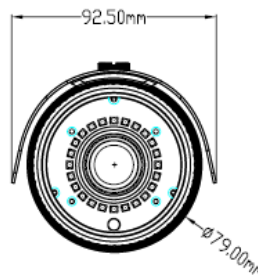

### Photo Indication & Dimension Diagram

- 1 IR LED (12PCS)
- 2 Lens
- 3 Light Sensor
- 4 RJ45 Connector 1 (For Ethernet and PoE 802.3 af)
- 5 Power Connector (DC12V)

**Camera**

<b>Hardware System</b>	CPU: 533 MHz Flash: 32M RAM: 256M DDR
<b>Image Sensor</b>	Sensor Type : 1/2.5" CMOS Sensor Sensor Resolution : 1920x1080 pixel
<b>IR Illuminators</b>	Built -In IR Illuminators, effective up to 15 meters IR LED: 12pcs (850nm)
<b>Day and Night</b>	Removable IR-cut Filter /Auto Light Sensor for Day and Night
<b>Local Storage</b>	Built-in Micro SD/SDHC/SDXC Max.64G Memory Card Slot