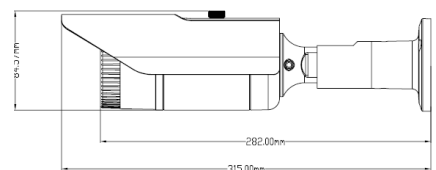

### Photo Indication & Dimension Diagram

- 1 IR LED (12PCS)
- 2 Lens
- 3 Light Sensor
- 4 RJ45 Connector 1 (For Ethernet and PoE 802.3 af)
- 5 Power Connector (DC12V)

**Camera**

<b>Hardware System</b>	CPU: 533 MHz Flash: 32M RAM: 256M DDR
<b>Image Sensor</b>	Sensor Type : 1/2.5" CMOS Sensor Sensor Resolution : 1920x1080 pixel
<b>IR Illuminators</b>	Built -In IR Illuminators, effective up to 15 meters IR LED: 12pcs (850nm)
<b>Day and Night</b>	Removable IR-cut Filter /Auto Light Sensor for Day and Night
<b>Local Storage</b>	Built-in Micro SD/SDHC/SDXC Max.64G Memory Card Slot