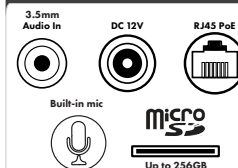

Camera Interfaces

ONVIF is a trademark of Onvif, Inc. Chrome and Firefox use Java which requires an initial internet connection. Apple and the Apple logo are trademarks of Apple Inc., registered in the U.S. and other countries. App Store is a service mark of Apple Inc. Android, Google Play and the Google Play logo are trademarks of Google Inc. Speco Technologies is constantly developing and improving products. We reserve the right to modify product design and specifications without notice and without incurring any obligation. Spec Rev. 7/20/23

Apps available from the following:

800-645-5516 • Fax: 631-957-9142 or 631-957-3880 • specotech.com