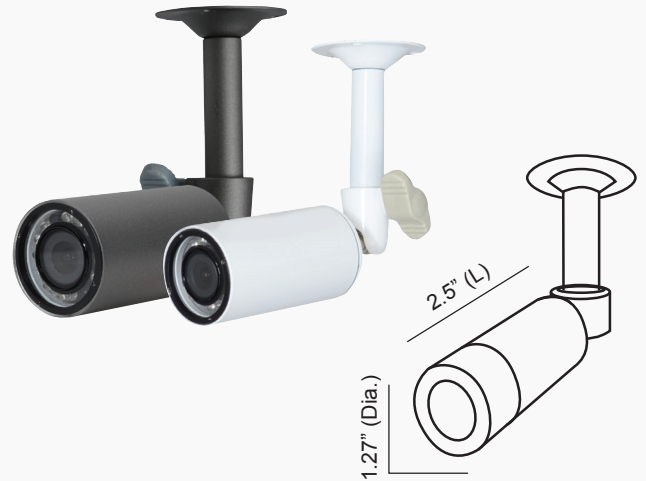

## 960H Miniature Bullet Camera with IR LEDs

**HT637H** 3.6mm fixed lens, dark grey housing

**HT637HW** 3.6mm fixed lens, white housing

### Features

- 700 TV lines of resolution
- Built-in IR LEDs
- Compact and lightweight for discreet installations
- Weather resistant operation
- 5 year warranty

### Specifications

Image Sensor .....	1/3" color 960H CCD
Resolution.....	700 TV lines
Minimum Illumination.....	0 lux (IR LEDs on)
Number of IR LEDs .....	10
IR Range .....	35 ft. (depending on scene reflection)
S/N Ratio .....	More than 48dB
Effective Pixels .....	976 (H) x 494 (V)
Total Pixels .....	1020 (H) x 508 (V)
Electronic Shutter .....	1/60 sec – 1/100,000 sec
Scanning System.....	2:1 Interlaced
Synchronization.....	Internal
Video Output.....	1.0Vp-p / 75 ohms
TV System.....	NTSC
Operating Temperature..	14°F – 122°F
Power Supply .....	12VDC (power supply not included)
Power Consumption .....	200mA
Dimensions.....	1.27" (Dia.) x 2.5" (L)
Weight .....	5 oz.