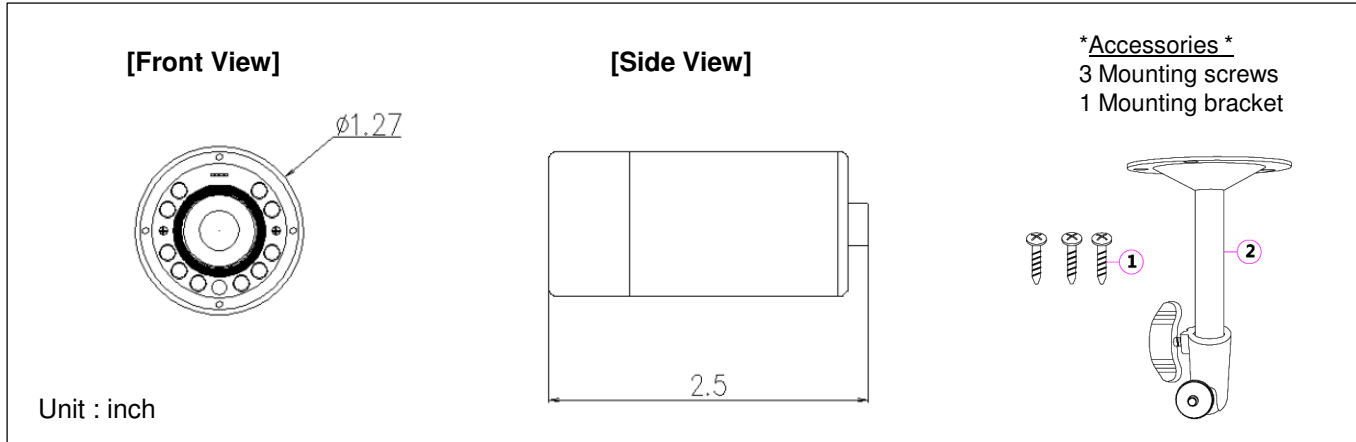

960H 700TVL Miniature IR Bullet Camera

**Model No. : HT637H (Grey housing)
HT637HW (White housing)**

200 New Highway, Amityville, NY 11701
800-645-5516 / www.specotech.com

GENERAL FEATURE

- 700 lines of color resolution
- 10 IR LEDs for 35ft. operation
- Miniature bullet type
- Weather resistant operation
- 12VDC operation

INSTALLATION

- 1) Connect Video & Power Line (Power supply not included)
- 2) Set the position where you want to connect the camera
- 3) Loosen the locking screws and adjust the camera angle
- 4) Combine each camera part and lock & tighten each locking screw

SPECIFICATIONS

MODEL NO.	HT637H (Grey Housing) HT637HW (White housing)
Image Sensor	1/3" 960H COLOR CCD
Lens	3.6mm Fixed Lens
Number of Pixels	976(H) x 494(V)
Horizontal Resolution	700TVL
Minimum Illumination	0.00Lux (IR LED On)
Electronic Shutter Speed	1/60~1 / 100,000sec
S/N Ratio	More than 48dB
Scanning System	2 : 1 Interlaced
Sync. System	Internal
Video Output	1.0Vp-p 75ohm composite
Power Consumption	100mA (IR off) / 200mA (IR On) at 12VDC
Operating Temperature	14°F – 120°F
Weight	5oz.