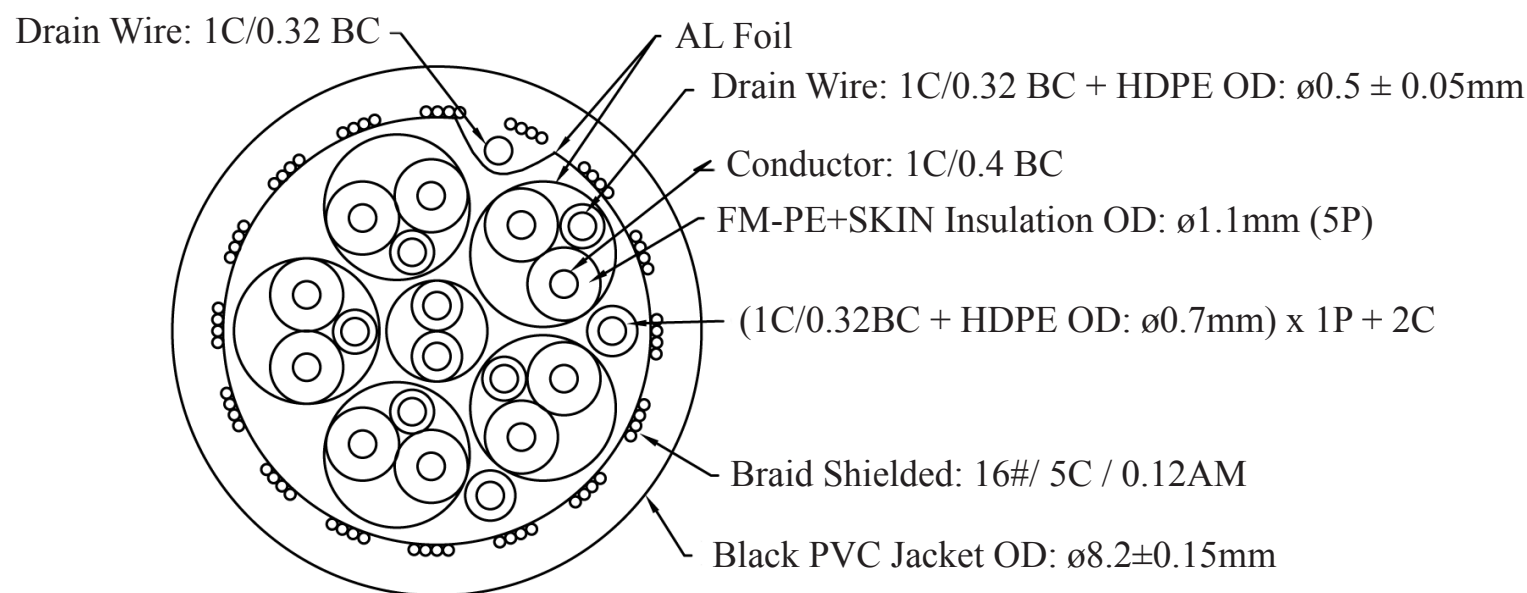

Cable Marking:  
HIGH SPEED HDMI® CABLE WITH ETHERNET

HDMI PCB

Part #	HDMI-E-MM-XX	Part #	Cable Length
Title	High Speed HDMI Cable with Built-in Equalizer 75ft / 100ft / 120ft - 26AWG	HDMI-E-MM-75	75ft
		HDMI-E-MM-100	100ft
		HDMI-E-MM-120	120ft