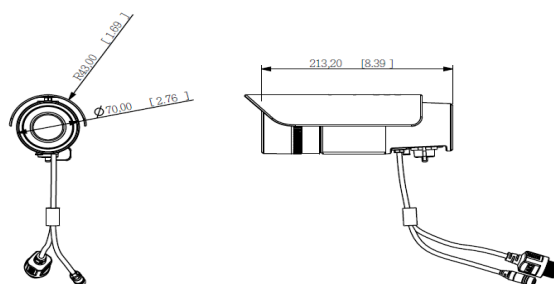

1. 1 IR LED
2. 2 LENS
3. 3 Light Sensor
4. 4 RJ45 Connector 1 (For Ethernet, 802.3at PoE and 802.3af PoE)
5. 5 DC12V / AC24V Connector(*)
6. 6 Antenna Connector
7. 7 RJ45 Connector 2 (For Audio in/out, RS485, DI/DO)

(*)- V5 only