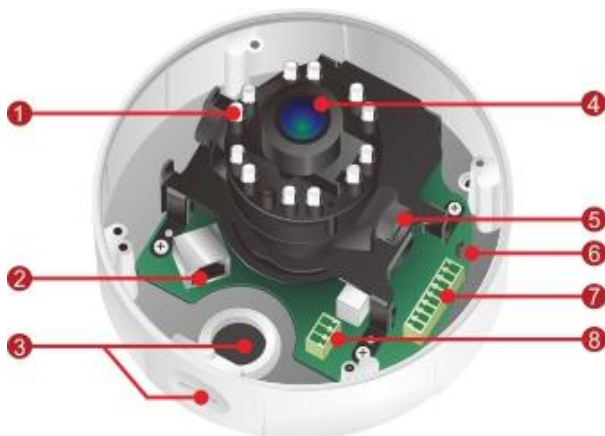

5 Megapixel Day & Night Fixed Dome Network Camera

FD-501Af

HDTV 1080p • Cost Effective

- Megapixel High Resolution Indoor Fixed Dome Camera
- HDTV Quality (Full HD 1080p @ 25fps Streaming)
- Cost Effective/ Full Features Camera
- Easy Installation Dome Type Camera, Suitable for Project
- Build In IR Leds, effective up to 10 m
- MPEG-4, MJPEG and H.264 Triple Codec Compression
- **Intelligent Multi-Profile Sensor Management[®]** for Different Environments
- Removable IR-cut Filter / Auto Light Sensor for Day and Night
- 1 DI/DO for External Alarm and Sensor Device
- Two-way Audio
- Power over Ethernet / DC 12V Power Input

Photo Indication & Dimension Diagram

- 1 LEDs
- 2 RJ45 Connector (for Ethernet and PoE)
- 3 Conduit Plug and Hole
- 4 Fixed Lens
- 5 Tilt Screw
- 6 Reset Button
- 7 Terminal Block (for Audio in/out, DIDO)
- 8 Terminal Block (for Power DC12V 1A)

Camera

Hardware System	CPU: 533 MHz Flash: 32M RAM: 256M DDR
Image Sensor	Sensor Type : 1/2.5" CMOS Sensor Sensor Resolution : 2592x1944 pixel
Minimum Illumination	0 lux (IR ON, B/W) 2 lux (F1.6, Color) S/N ratio: 38.1dB
IR Illuminators	Built -in IR Illuminators, effective up to 10 meters IR LED: 12pcs IR wavelength: 850nm
Lens	Lens Type: Board Lens Focal Length: f= 4mm F No.: 1.6 View Angle: (H): 90°/ (V): 67°/ (D): 112°
Day & Night ICR	Triggered by Light sensor, Scheduling, Digital Input