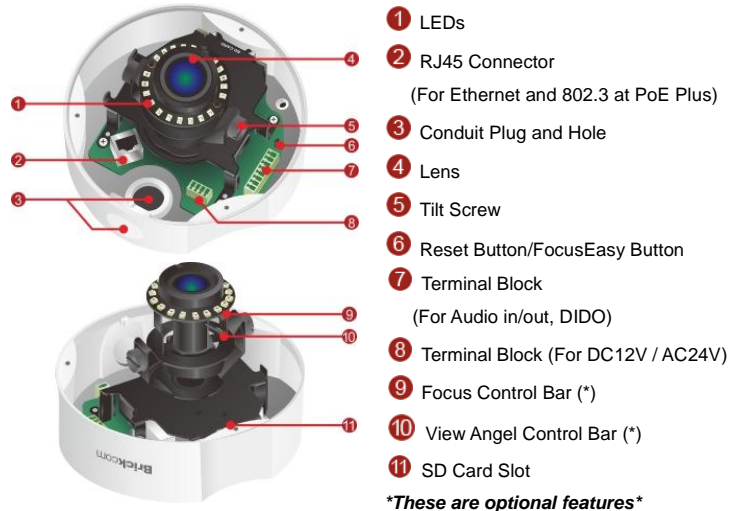

FD-200Ap V5/FD-202Ap V5