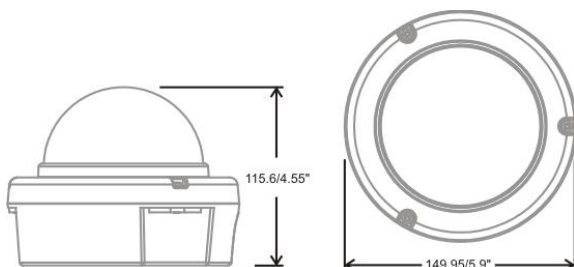

Photo Indication & Dimension Diagram

FD-200Ap/FD-202Ap

FD-200Ap V5/FD-202Ap V5

Camera		Events and Alarm Management	
Models	FD-200Ap/FD-200Ap V5 2M, Motorized Lens, Smart Focus FD-202Ap 2M, Vari-Focal Lens FD-202Ap V5 2M, Vari-Focal Lens, FocusEasy	Events	Motion Detection/ Schedule/ Audio Detection/ Digital Input/ Temperature Alarm(*)/ Auto Focus Shift for Day & Night(**) *FD-200Ap V5/FD-202Ap V5 Only **FD-200Ap V5 Only
Hardware System	CPU: 533 MHz Flash: 32M RAM: 256M DDR	Alarm	Stream/Snapshot to FTP/Email/Samba/SD-Card HTTP/Email Notification/ Digital Output
Image Sensor	Sensor Type : 1/2.5" CMOS Sensor Sensor Resolution :1920x1080 pixel	Audio	
Minimum Illumination	FD-200Ap 0 lux (IR ON, B/W) 0.008 lux (IR OFF, B/W) 0.01 lux (F1.4, Color) FD-202Ap/FD-200Ap V5/FD-202Ap V5 0 lux (IR ON, B/W) 0.01 lux (IR OFF, B/W) 0.02 lux (F1.4, Color)	Audio Streaming	2-way Audio Support
IR Illuminators	FD-200Ap/ FD-202Ap Built -in IR Illuminators, effective up to 10 meters IR LED: 12pcs IR wavelength: 850nm FD-200Ap V5/ FD-202Ap V5 Built -in IR Illuminators, effective up to 25 meters IR LED: 20pcs IR wavelength: 850nm	Audio Compression	G.711, AMR (8 kHz, Mono, PCM)
Lens	Lens Type: Board Lens F No.: 1.4 FD-200Ap Focal Length: f= 3mm(W)~10.5mm(T) View Angle(Normal Mode): (H): 69°~24°/ (V): 41°~14°/ (D):79°~28° View Angle(Ultra Wide Mode): (H): 108°~35°/ (V): 55°~19°/ (D):119°~40° FD-202Ap/FD-200Ap V5/FD-202Ap V5 Focal Length: f= 3.3mm(W)~10.5mm(T) View Angle(Normal Mode): (H): 64°~24°/ (V): 36°~14°/ (D):74°~28° View Angle(Ultra Wide Mode): (H): 106°~33°/ (V): 77°~22°/ (D):114°~41°	Audio Input/ Output	Line In/ Out
Day & Night ICR	Triggered by Light sensor, Scheduling, Digital Input	General	
Local Storage	Built-in SD/SDHC/SDXC Max.64G Memory Card Slot	Communication	Ethernet : one 10/100Mbps RJ-45 Supported Protocols : TCP/IP, UDP, ICMP, DHCP, NTP, DNS, DDNS, SMTP, FTP, HTTP, Samba, PPPoE, UPnP, RTP, RTSP, RTCP, IPv6
Video		Power Input/ Operating Temperature	0°C ~ 50°C (32°F ~122°F) FD-200Ap/FD-202Ap PoE 802.3 af/ DC12V 1A FD-200Ap V5 PoE 802.3 af/ DC12V 1.5A/AC 24V FD-202Ap V5 PoE 802.3 af/ DC12V 1A/AC 24V
Compression Streaming	H.264 / MPEG4 / MJPEG Simultaneous multiple streams	Max. Power Consumption	DC12V 1A FD-200Ap: 10 Watts / FD-202Ap: 8 Watts DC12V 1.5A/AC 24V FD-200Ap V5: 12.5 Watts DC12V 1A/AC 24V FD-202Ap V5: 10.5 Watts 802.3 af POE FD-200Ap: 12.5 Watts / FD-202Ap: 10 Watts FD-200Ap V5: 15 Watts / FD-202Ap V5: 12.5 Watts
Video Setting	Multi-Profile Image Management: Day/ Night/ Sunset/ User 1/ User 2 Auto Exposure Control Manual Exposure Control: 1/20000~1/5s Manual Gain Control: 1X ~ 32X Manual White Balance Control: 2000K~7000K	Environment	Operating Humidity : 10% ~ 80%
S/N Ratio	38.1 dB	Dimension	115.6(D) X 149.95 (H) mm
Image Resolution	2M (Full HD): 1920x1080 @ 25fps 1M : 1280x720 @ 25fps	Weight	509g/1.13lb
		Certification	FCC, CE
		Viewing System Requirements	OS: Microsoft Windows 8/7/Vista/XP/2000 Browser: Mozilla Firebox, Internet Explorer 7/8 or above, Safari, Google Chrome Cell Phone: 3GPP player Real Player: 10.5 or above Quick Time: 6.6 or above VLC
		Warranty	Limited 2-year warranty