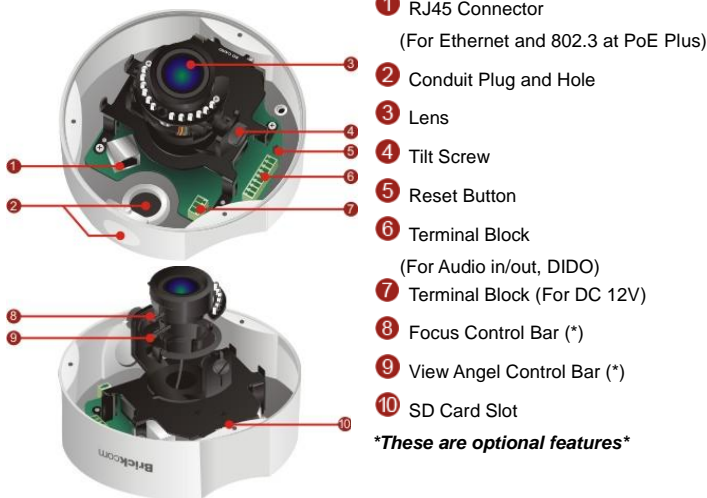

Photo Indication & Dimension Diagram

FD-200Ap/FD-202Ap