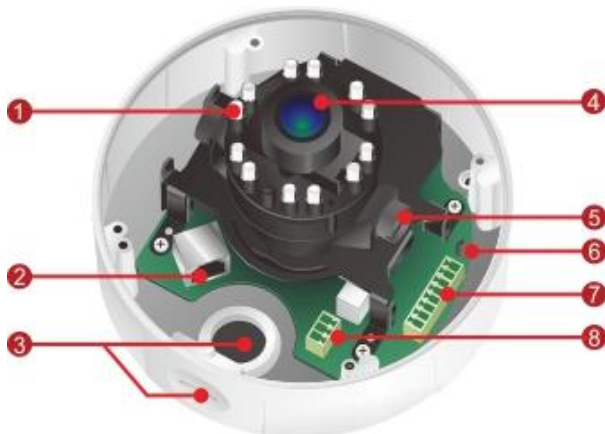

## 2 Megapixel Day & Night Fixed Dome Network Camera

FD-201Af

HDTV 1080p • Cost Effective

- Megapixel High Resolution Indoor Fixed Dome Camera
- HDTV Quality (Full HD 1080p @ 25fps Streaming)
- Cost Effective/ Full Features Camera
- Easy Installation Dome Type Camera, Suitable for Project
- Build In IR Leds, effective up to 10 m
- MPEG-4, MJPEG and H.264 Triple Codec Compression
- **Intelligent Multi-Profile Sensor Management<sup>®</sup>** for Different Environments
- Removable IR-cut Filter / Auto Light Sensor for Day and Night
- 1 DI/DO for External Alarm and Sensor Device
- Two-way Audio
- Power over Ethernet / DC 12V Power Input

### Photo Indication & Dimension Diagram

1 LEDs

2 RJ45 Connector  
(for Ethernet and PoE)

3 Conduit Plug and Hole

4 Fixed Lens

5 Tilt Screw

6 Reset Button

7 Terminal Block (for Audio in/out, DIDO)

8 Terminal Block (for Power DC12V 1A)