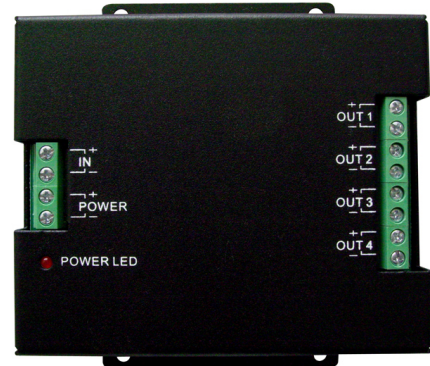

COD. **EX-HUB**

HOME RUN HUB/REPEATER MODULE

4 Port Home Run Hub, Can be used with 700 Series master kits. Up to 2 EX-HUB units can be connected together for HFX-700R master kits.

General info

Type of finish:	Metal
Product colour:	BLACK