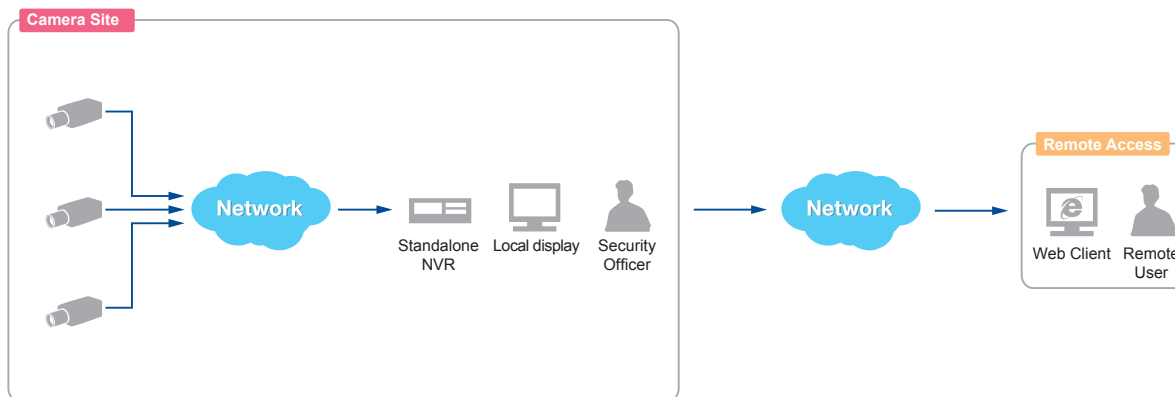

PHOTO INDICATION

- | | |
|----------------------|-------------|
| 1 USB 2.0 Ports | 5 HDMI Port |
| 2 Reset Button | 6 LAN1 |
| 3 Power Button | 7 LAN2 |
| 4 DC 12V power input | |

DIMENSION DIAGRAM

Unit: mm [inch]

SOLUTION ARCHITECTURE

Standalone NVR

Remote User: Administrator / Supervisor / Manager / Security Officer

ENR-1000**PRODUCT SPECIFICATION****ENR-1000****• General**

Full Name	ACTi Standalone Network Video Recorder ENR-1000
Maximum Number of Clients	1 local, 2 remote
Maximum Number of Cameras	4
Video Compression	H.264
Audio Compression	PCM, G.711 a-law/u-law (Only support local recording and remote live view/playback, not support local live view/playback)
Maximum display resolution	Up to 2-Megapixel (Local display), Up to 5-Megapixel (Remote display)

• Live View

Display Layout Mode	1, 2, 4
Layout Tour (Auto Patrol)	Automatic switch between different display layouts
Digital Panel	Zoom in digitally by mouse
Event status	Display status for network/record/motion upon every video region