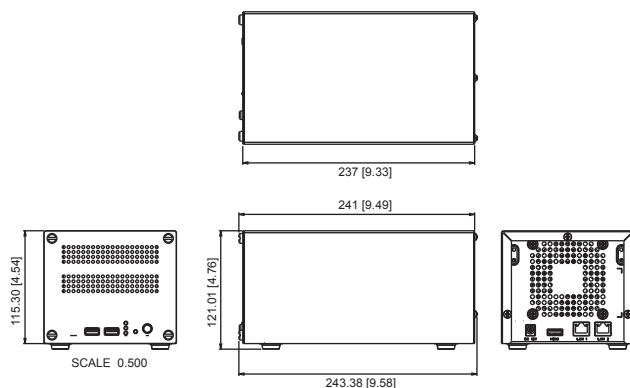

ENR-1000

4-Channel Mini Standalone NVR

- 2-bay Desktop
- Manage up to 4 cameras or video encoders
- Recording up to 4 Channels
- Live view local up to 4 Channels, remote up to 4 Channels
- Synchronized playback local up to 4 Channels
- Export video with RAW and AVI formats
- Event trigger, response and notification
- Mobile Client, Web Client
- 4-channel free license included

PHOTO INDICATION

- | | |
|----------------------|-------------|
| 1 USB 2.0 Ports | 5 HDMI Port |
| 2 Reset Button | 6 LAN1 |
| 3 Power Button | 7 LAN2 |
| 4 DC 12V power input | |

DIMENSION DIAGRAM

Unit: mm [inch]

• Live View

Display Layout Mode	1, 2, 4
Layout Tour (Auto Patrol)	Automatic switch between different display layouts
Digital Panel	Zoom in digitally by mouse
Event status	Display status for network/record/motion upon every video region

• Remote Access

PC Web Browser	Microsoft Internet Explorer 9.0
----------------	---------------------------------

• Hardware

Dimensions (W x H x D)	135 mm x 121 mm x 241 mm (5.3" x 4.8" x 9.5")
Weight	1.33kg (2.93 lb) without HDD
Operating Temperature	0°C~ 40°C(32°F ~ 104°F)
Operating Humidity	10% ~ 85% RH
Power Source / Consumption	DC 12V/ 50W
Bundled Accessories	Warranty Card / QIG / Power Adapter (100~240V) / Mouse / Universal Converter
Approvals	CE (EN 55022 Class B, EN 55024), FCC (Part15 Subpart B Class B) Adapter: CE, FCC, UL, PSE, Efficiency Level V
USB	USB 2.0, 2 ports
Ethernet Port	2, Ethernet (1000 Base-T), RJ-45 connector, Built-in DHCP server support on Ethernet Port 1
Display port	HDMI