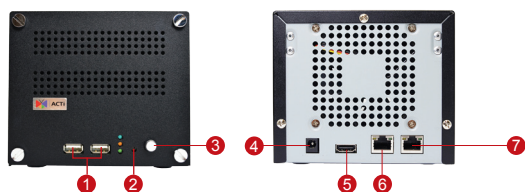

ENR-1000

4-Channel Mini Standalone NVR

- 2-bay Desktop
- Manage up to 4 cameras or video encoders
- Recording up to 4 Channels
- Live view local up to 4 Channels, remote up to 4 Channels
- Synchronized playback local up to 4 Channels
- Export video with RAW and AVI formats
- Event trigger, response and notification
- Mobile Client, Web Client
- 4-channel free license included

PHOTO INDICATION

- | | |
|----------------------|-------------|
| 1 USB 2.0 Ports | 5 HDMI Port |
| 2 Reset Button | 6 LAN1 |
| 3 Power Button | 7 LAN2 |
| 4 DC 12V power input | |

DIMENSION DIAGRAM

Unit: mm [inch]

• Live View

Display Layout Mode	1, 2, 4
Layout Tour (Auto Patrol)	Automatic switch between different display layouts
Digital Panel	Zoom in digitally by mouse
Event status	Display status for network/record/motion upon every video region

• Storage

Interface	Serial ATA
Maximum HDD Capacity	4T x 2
HDD Bay	Maximum 2 disks (disks not included)

• Search & Playback

Time Based Video Search	Search video recordings by time, channel or bookmark
Event Based Video Search	Search event triggered video recordings
Playback Control	Forward and backward playback with speeds 1/2x-1x-32x; pause; stop
Synchronized Playback	4 channels
Manual Snapshot	Create snapshot from playback for export
Video Cropping	Crop a short video clip from long recording file and save it as an independent file; video clip length:(1-30mins)
Video Export	Export video clips in AVI/RAW format via USB storage