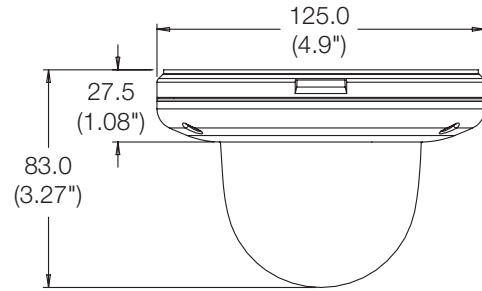

Dimensions (unit : mm)

2 YEAR WARRANTY

Specifications

Summary

The MPTZ5X MEGApix® camera is a triple codec Pan, Tilt, Zoom network camera that provides 1080P megapixel resolution at 30 frames per second. The camera's advanced technologies such as True Day and Night, 3D-DNR, and WDR will deliver the best images in any type of environment. The camera's powerful 5~25mm Lens offers instant 5x Optical zoom controlled from the camera's web-viewer without the need for additional cabling. And Power over Ethernet and Micro SD card slot allow you to view and control your MEGApix® camera anywhere in the world just minutes.