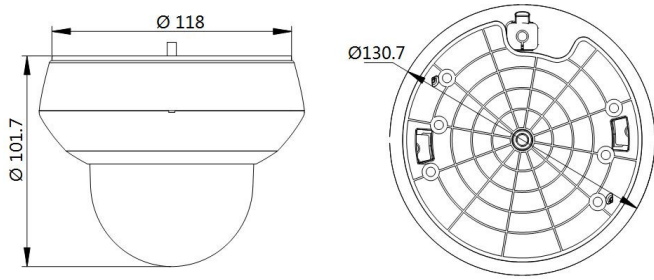

Dimensions

Unit:mm

Accessories¹

WMP-MPZ Wall Mount	PP1 Pendant Mount Extendable	PP2 Pendant Mount 8"

¹ Additional accessories not shown may fit without, or in combination with, these accessories. See your sales representative for information about your needs.