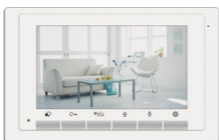

VIDEO KITS

DT17

Technology has never been so easy.

DT17 is a color video door entry system that includes a 7 inch TFT screen and handsfree operation. It is compact and simple designed.