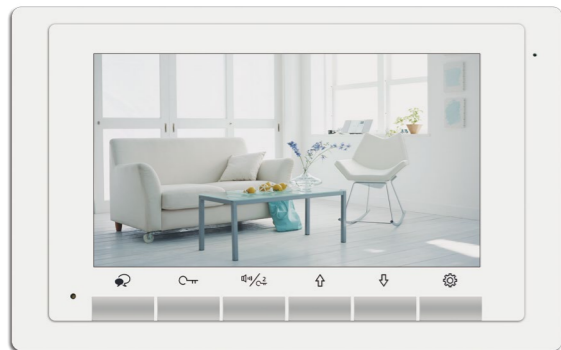

INDOOR

ref.DT17

7" Monitor

Monitor dimensions: 8,66 x 5,51 x 0,86 inches

Ultra slim design.
Sensitive touch button.
High quality ABS plastic with white color signal.
Simplified and intuitive menu style.

High resolution display

7 inch digital TFT.
800X480 pixels.
Simple to use.

Ultra slim design

Only 15mm width.
White housing.
Surface wall mounted.

Sensitive touch sensor button

Curve button design.
Elegant silver design.
High sensitive.

OUTDOOR

ref.DMR11S/ID

Outdoor panel for buildings

Panel dimensions: 5,04 x 12,32 x 0,71 inches

Elegant video door entry panel.
Incorporates a high resolution camera
and a proximity access control system.

High resolution camera

AUDIO ONLY KITS

ref.DJ5A

Handsfree Indoor Audio Station

Monitor dimensions: 4,33 x 3,46 x 0,79 inches

Max. 8 indoor stations per apartment.
Easy set up by DIP switch.
Inner call intercom.
Local doorbell connection.
Adjustable ring melody and volume.
Suitable for apartments or small offices.