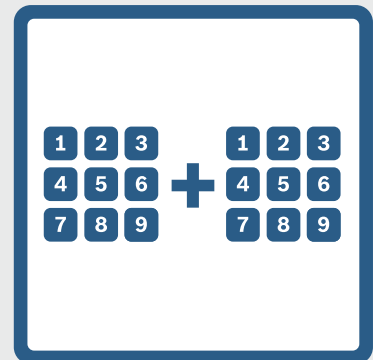

For high security applications, GV4 Panels can be configured with several different passcode options:

Dual Authentication

requires a user to enter a passcode and use an access token or card

Two-Man Rule

ensures two people with two unique passcodes are present at the time of opening