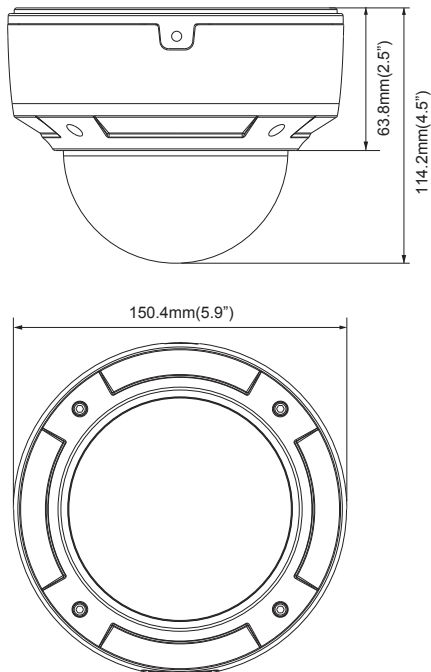

CTP-TLV19NV

2 MEGAPIXEL IR VANDAL DOME CAMERA

IP
CAMERA

FUNCTION

- 1080P (1920 X 1080) FULL REAL TIME CODING
- MAXIMUM RESOLUTION: 1920 X 1080
- 2.8~12mm VARIFOCAL LENS
- H.264 / 30 IR LED
- ICR AUTO SWITCH, TRUE DAY & NIGHT
- 20 ~ 30m IR NIGHT VIEW DISTANCE
- 3D DNR, DIGITAL WDR
- SUPPORT CORRIDOR PATTERN
- ROI CODING
- POE (POWER OVER ETHERNET) POWER SUPPLY
- SUPPORT SMART PHONE, IPAD, REMOTE MONITORING
- SUPPORT P2P / TRIPLE STREAMS
- WATER PROOF (IP66)
- DC 12V / WHITE CASING

DIMENSION

* Unit : mm (Inch)

SPECIFICATION

DESCRIPTION	NTSC	PAL
IMAGE SENSOR	1 / 3 " CMOS	
IMAGE SIZE	1920 × 1080	
ELECTRONIC SHUTTER	1 / 25s ~ 1 / 100000s	
MIN. ILLUMINATION	0 LUX (IR LED ON)	
LENS	2.8 ~ 12mm VARIFOCAL LENS	
LENS MOUNT	CS / Ø14	
VIDEO COMPRESSION	H.264 / MJPEG	
RESOLUTION	1080P (1920 X 1080), 720P (1280 X 720), D1, CIF, 480 X 240	
MULTI-STREAM	1920 X 1080 (1 ~ 30FPS) / 1280 X 720 (1 ~ 30FPS) / 1280 X 720 (1 ~ 10FPS) / D1 (1 ~ 30FPS) / CIF (1 ~ 30FPS) CIF (1 ~ 30FPS) / 480 X 240 (1 ~ 30FPS)	
BIT RATE	64 Kbps ~ 8 Mbps	
ENCODE MODE	VBR / CBR	
QUALITY	FIVE LEVELS UNDER VBR; FREELY ADJUSTABLE UNDER CBR	
IMAGE SETTINGS	CORRIDOR PATTERN, SATURATION, BRIGHTNESS, CHROMA, CONTRAST, WIDE DYNAMIC, SHARPEN, NR, ETC. ADJUSTABLE THROUGH CLIENT SOFTWARE OR WEB BROWSER	
REMOTE MONITORING	IE BROWSING, CMS REMOTE CONTROL	
ONLINE CONNECTION	SUPPORT SIMULTANEOUS MONITORING FOR UP TO 6 USERS; SUPPORT MULTI-STREAM REAL TIME TRANSMISSION	
PROTOCOL	TCP / IP, UDP, DHCP, NTP, RTPS, PPPOE, DDNS, PROTOCOL SMTP, FTP	
STORAGE	NETWORK REMOTE STORAGE	
SMART ALARM	MOTION ALARM	
DAY & NIGHT	ICR	
POE	YES	
IR DISTANCE	20 ~ 30m	
WATER-PROOF	IP66	
NETWORK	RJ45	
AUDIO	NO	
STORAGE CARD	SUPPORT TF CARD, THE MAX CAPACITY IS 64GB	
POWER SUPPLY	DC 12V / POE	
POWER CONSUMPTION	-40°C ~ 50°C, 10% ~ 90% HUMIDITY	
DIMENSIONS	ø150mm × 114mm (ø5.9 in x 4.5 in)	