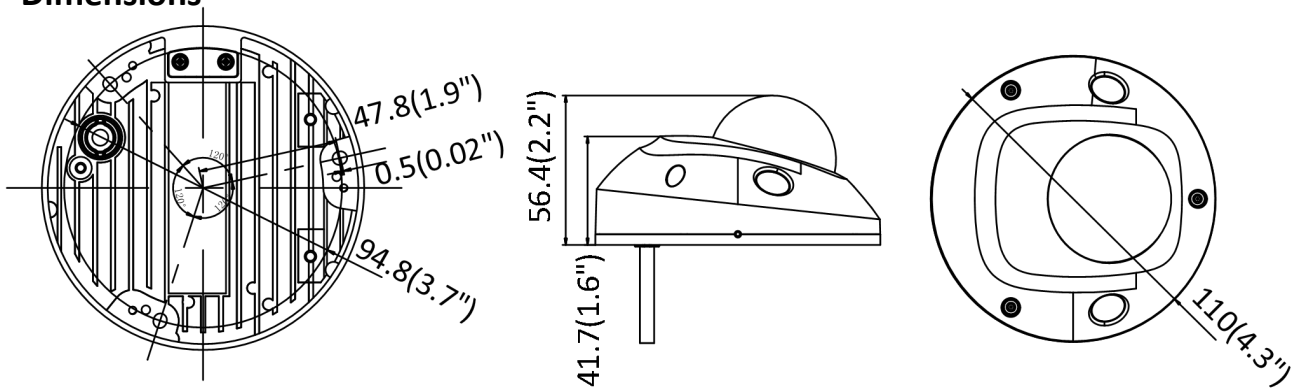

NC324-WDC

4 MP IR Fixed Mini Dome WIFI Network Camera

Dimensions

Accessories

1280ZJ-DM22

Junction Box