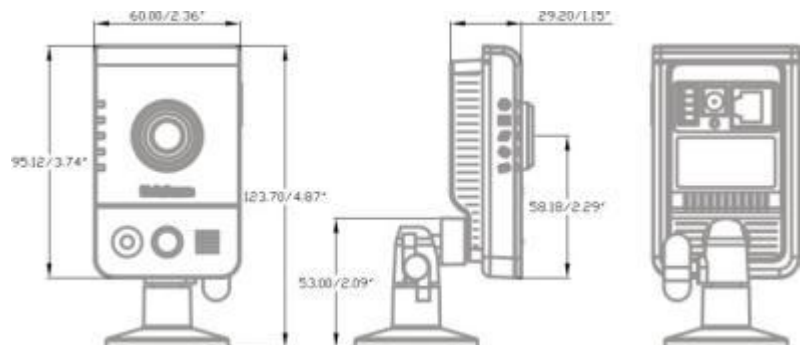

3 Megapixel Compact Cube Network Camera

CB-300A Series

HDTV 1080p/720p • WiFi/3G/4G Wireless Connection • PoE

- Most Intelligent, Compact and Affordable 3M Camera
- HDTV Quality (Full HD 1080p @ 30fps Streaming)
- Unique Design for Low Lux Application (1/2.5" Sensor)
- Intelligent Multi-Profile Sensor Management for Different Environment
- Support 802.11a/b/g/n Dual Band Wireless Connectivity
- WPS Supported for Easy Wireless Network Setup
- Support 3G/ 4G (WiMAX/LTE) Wireless Connectivity
- Interchangeable CS Mount Lens
- Edge Recording/ Micro SD slot
- PoE/ Two-way Audio/ PIR/ Illumination LED/ DIDO/ Privacy button

Photo Indication & Dimension Diagram

- ① Adjustable focal Lens (*)
 - ② Built-in Microphone
 - ③ PIR
 - ④ Illumination LED
 - ⑤ Speaker
 - ⑥ Power Connector
 - ⑦ Ethernet RJ45 Socket
 - ⑧ Reset Button
 - ⑨ DIDO Terminal I/O Connector
 - ⑩ Micro SD/SDHC slot
 - ⑪ WPS button (*)
 - ⑫ Privacy button
 - ⑬ Power LED
 - ⑭ Status LED
 - ⑮ Internet LED
 - ⑯ WPS LED (*)
 - ⑰ Privacy LED
 - ⑱ USB Port for 3G/4G (*)
- * These are optional features **

Camera

Models	CB-300Ap Board Lens, USB for 3G, PoE WCB-300Ap Board Lens, WiFi CB-302Ap CS Mount Lens, USB for 3G, PoE WCB-302Ap CS Mount Lens, WiFi
Hardware System	CPU: 533 MHz Flash: 32M RAM: 256M DDR
Image Sensor	Sensor Type : 1/2.5" CMOS Sensor Sensor Resolution : 2048x1536 pixel
Minimum Illumination	CB-300Ap/ WCB-300Ap 1 lux (F2.8, B/W) / 2 lux (F2.8, Color) CB-302Ap/ WCB-302Ap 1 lux (F1.5, B/W) / 2 lux (F1.5, Color)
Lens	CB-300Ap/ WCB-300Ap Lens Type: Board Lens Focal Length: f= 6.34 mm Iris: F2.8 View Angle: (H): 40°/ (V): 30°/ (D): 50° CB-302Ap/ WCB-302Ap Lens Type: CS Mount Lens Focal Length: f= 4.05 mm Iris: F1.5 View Angle: (H): 63°/ (V): 48°/ (D): 78°