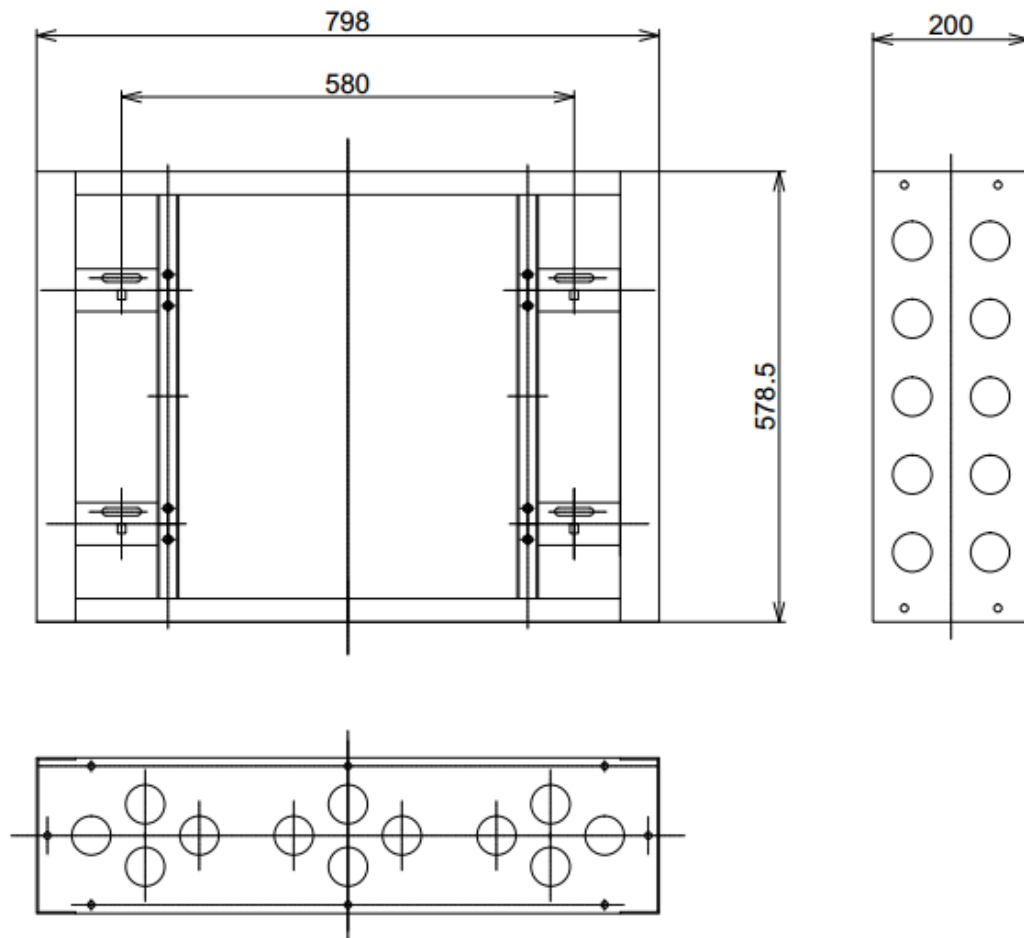

### Key Features

- Modular Frame Bracket for 46" LCD Screen
- Solid Steel structure, Prevent screen bend or twist
- Cold-rolled Steel Plate(SPCC)

### Specification

Name	CABINET-46 " FRAME-HKE168
Appearance	Hikvision Black
Material	Cold-rolled Steel Plate(SPCC)
Dimension(WxHxD)	798mmx578.5mmx200mm
Weight	22kg

## Dimensions