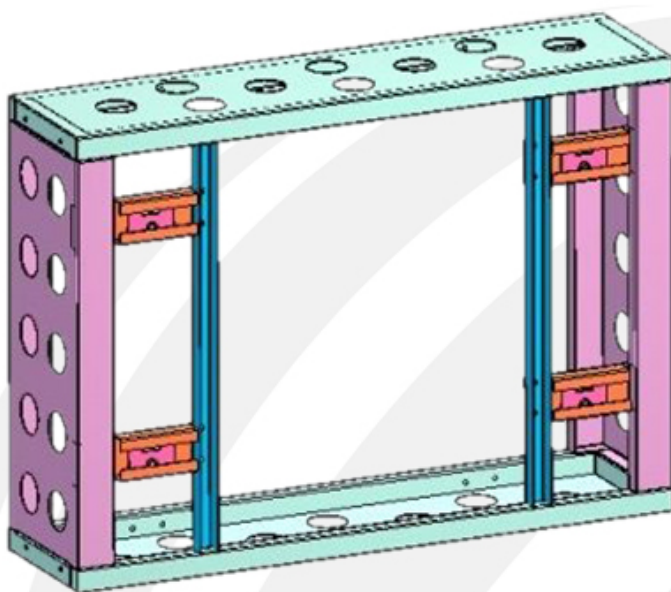

HIKVISION

CABINET-46-FRAME-HKE168: Monitor Bracket

General Information/Key Features

- UPC: 00842571116953
- Solid Steel structure
- Cold-rolled Steel Plate(SPCC)

Related Pages (Right click to open in new tab)

Shop Now. Visit the [CABINET-46-FRAME-HKE168](#) product page for detailed information

View [other Hikvision Monitor Brackets](#)

View over 1300 [video surveillance products from Hikvision](#)

Scroll down to view the Hikvision CABINET-46-FRAME-HKE168 specification sheet

HIKVISION
CABINET-46-FRAME-HKE168

<https://www.surveillance-video.com> is a distributor/reseller of over 120,000 security products from over 100 brands.

For over 45 years, we have earned the confidence of our customers by providing professional service and support.

If you need technical support or assistance to install your security system or any other products purchased from Surveillance-video.com, you can call us @ **800-955-5201** at any time.