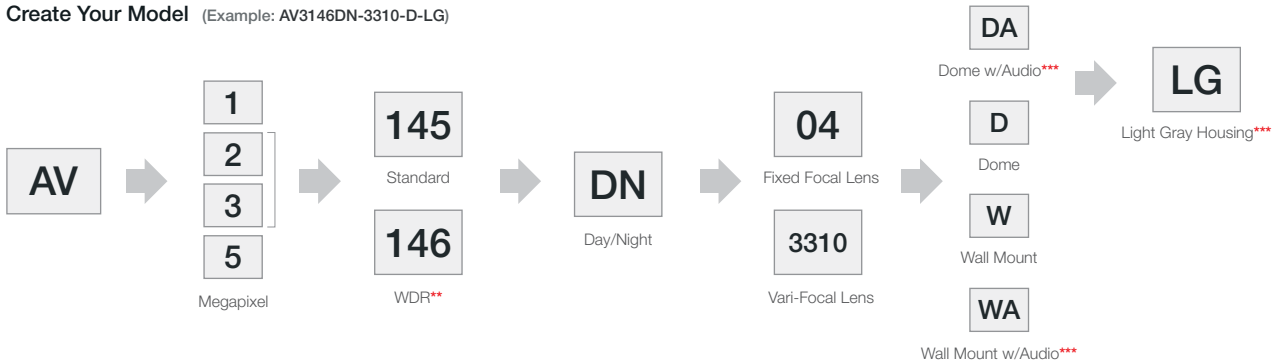

Model Specific Features

AV1145DN	1.3MP Effective	42fps	-	-	-
AV2145DN	1080p	31fps	-	Casino Mode™	-
AV2146DN	1080p Effective	30fps	WDR	-	-
AV3145DN	3MP Effective	21fps	-	-	Binning
AV3146DN	3MP	21fps	WDR	-	Binning
AV5145DN	5MP	14fps	-	-	Binning

Build-to-Order Options

-W	Wall Mount Model
-D	Dome or Recessed Dome Model
-3310	3.3mm–10mm Vari-Focal Lens
-04	4mm Fixed Focal Lens
-A	Audio
-LG	Light Gray

Ex: AV3145DN-3310-DA-LG
Light Gray 3MP MegaBall® Dome version with 3.3-10mm Lens and Audio

Create Your Model (Example: AV3146DN-3310-D-LG)

*All WDR models have Day/Night functionality
**WDR for 2MP (1080p) and 3MP models only
***Audio and Light Gray dome housing only available in some configurations

Camera Imaging Specifications

Model		AV1145	AV2145	AV2146	AV3145	AV3146	AV5145
Image Sensor (CMOS)		1.3MP Effective	1080p	1080p*	3MP*	3MP	5MP
Optical Format		1/2.7"	1/2.7"	1/3.2"	1/2.5"	1/3.2"	1/2.5"
Pixel Pitch		3µm	3µm	2.2µm	2.2µm	2.2µm	2.2µm
Minimum Illumination	Color (day mode)	0.1 Lux	0.1 Lux	0.3 Lux	0.3 Lux	0.3 Lux	0.3 Lux
	Color Binning (day mode)	-	-	-	0.15 Lux	0.15 Lux	0.15 Lux
	B/W (night mode)	0 Lux, IR sensitive	0 Lux, IR sensitive	0 Lux, IR sensitive	0 Lux, IR sensitive	0 Lux, IR sensitive	0 Lux, IR sensitive
Full FOV Resolution		1280 H x 1024 V	1920 H x 1080 V	1920 H x 1080 V	2048 H x 1536 V	2048 H x 1536 V	2592 H x 1944 V
1/4 Resolution		640 H x 512 V	960 H x 540 V	960 H x 540 V	1024 H x 768 V	1024 H x 768 V	1296 H x 972 V
Dynamic Range		69dB	69dB	WDR up to 100dB	70.1dB	WDR up to 100dB	70.1dB
Frame Rates	At Max Res.	42fps (1280 x 1024)	31fps (1920 x 1080)	30fps (1920 x 1080)	21fps (2048 x 1536)	21fps (2048 x 1536)	14fps (2592 x 1944)
	Cropped	-	42fps (1280 x 1024)	41fps (1280 x 1024)	29fps (1920 x 1080) 41fps (1280 x 1024)	30fps (1920 x 1080) 41fps (1280 x 1024)	21fps (2048 x 1536) 29fps (1920 x 1080) 41fps (1280 x 1024)
	Binning Mode	-	-	-	46fps (1024 x 768) 64fps (960 x 540)	21fps (1024 x 768) 27fps (800 x 600) 31fps (960 x 540) 32fps (640 x 512)	34fps (1296 x 972) 46fps (1024 x 768) 64fps (960 x 540)
Lens H-FOV	4mm, 1/2.5", F1.6 (- 04 version)	55°	82°	63°	71°	68°	90°
	3.3-10mm, 1/2.5", F1.6 (- 3310 version)	62°-24°	93°-36°	68°-26°	73°-28°	72°-28°	92°-36°

*effective