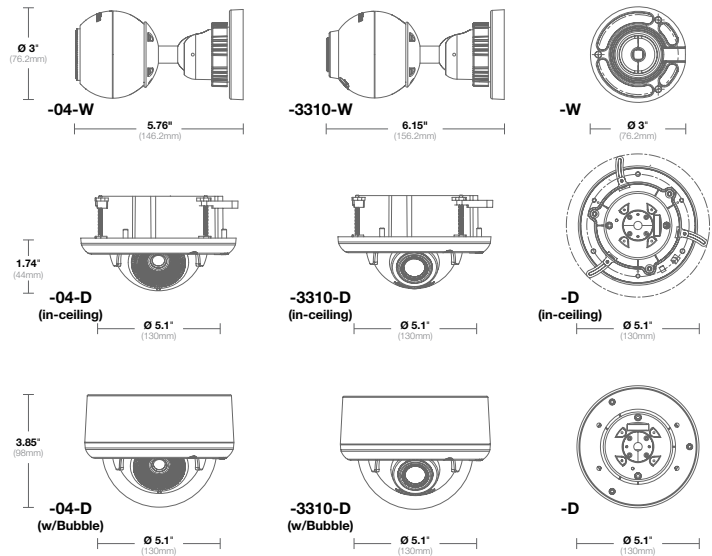

Audio Electrical (-A models only)	Streaming	Two-way
	Compression	G.711 PCM 8 kHz
	Input/Output	Integrated microphone / line output

Mechanical	Casing	-W	Die-cast aluminum 3" metal ball and mount
		-D	Plastic surface/in-ceiling dome w/ Acrylic bubble
Lens		-3310	External lens adjustment for zoom, focus and iris
		-04	External lens adjustment for focus
Gimbal	Easy 3-axis camera adjustment w/360° pan, 90° tilt and 360° z-axis		
Dimensions	-04-W	Ø 3" (76.2mm) x 5.76" H (146.2mm)	
	-3310-W	Ø 3" (76.2mm) x 6.15" H (156.2mm)	
	-D (in-ceiling)	Ø 5.1" (130mm) x 1.74" H (44mm)	
	-D (surface mount w/ bubble)	Ø 5.1" (130mm) x 3.85" H (98mm)	
Weight		Camera Unit	Packaged
	-W	1.2lbs (0.54kg)	2.0lbs (0.9kg)
	-D	1.2lbs (0.54kg)	1.9lbs (0.86kg)
Dome Color	-LG	Light Gray Dome	