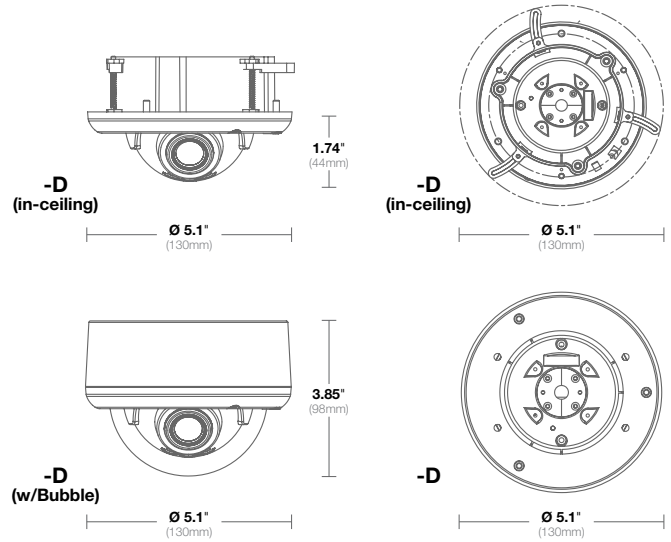

Compliance

Industry Standard	ONVIF Profile S conformant
Listings	UL (CB)
FCC Compliance	47 CFR 15 Class A
Environmental	RoHS, REACH, WEEE
Markings	(CE) EN55022 Class A, EN55024, EN61000-3-2, EN61000-3-3, EN60950

Environmental

Operating temperature	-5°C (-23°F) to +50°C (122°F)
Humidity	0% to 90% (non-condensing)
Storage temperature	-20°C (-4°F) to +60°C (140°F)

General Electrical

Alarm Input	General purpose opto-coupled
Alarm Output	General purpose opto-coupled (except -A models)***
Power Over Ethernet	PoE 802.3af, Class 2 Total PoE solution (no external power requirement)
Auxiliary Power	12-48V DC, 24V AC

*** No alarm trigger available via the alarm output

Max Power Consumption (Watts DC power)

Model Number	DN
AV1145 / AV2145	5.0W
AV3145 / AV5145	5.3W
AV2146 / AV3146	6.0W

Audio Electrical (-A models only)

Streaming	Two-way
Compression	G.711 PCM 8 kHz
Input/Output	Integrated microphone / line output

Mechanical

Casing	Plastic surface/in-ceiling dome with acrylic bubble	
Lens	External lens adjustment for zoom, focus, and iris	
Gimbal	Easy 3-axis camera adjustment with 360° pan, 90° tilt and 360° z-axis	
Dimensions <i>(See Dimensions)</i>	-D (in-ceiling)	Ø 5.1" (130mm) x 1.74" H (44mm)
	-D (surface w/ bubble)	Ø 5.1" (130mm) x 3.85" H (98mm)
Weight	Camera Unit	Packaged
	1.2lbs (0.54kg)	1.9lbs (0.86kg)
Dome Color	Light gray dome	

Dimensions

See Next Page for Ordering Information