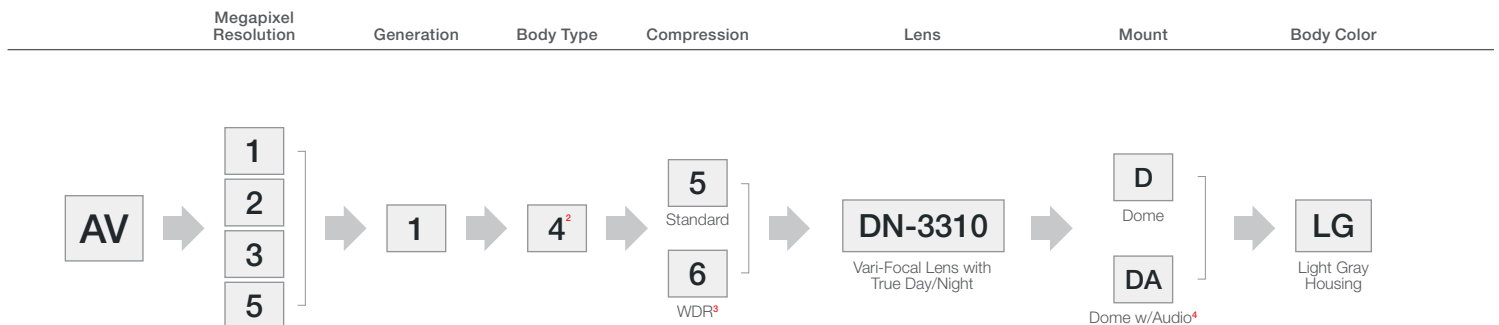

Configurations

DN-3310-D-LG[†]

Accessories

AV-EBAR	Round Electrical Box Adapter
AV-CRMA	Corner Mount Adapter
AV-PMA	Pole Mount Adapter
AV-SPMJB	Small Pendant Mount with Junction Box Adapter (1/2" NPT Standard)
AV-SWMJB	Small Wall Mount with Junction Box Adapter (1/2" NPT Standard)

Create Your Model (Example: AV3146DN-3310-D-LG)

[†] Maximum with H.264 compression

** Effective

¹ Can be configured as a surface mount or flush mount

² "4" Represents MegaBall product line—which is then defined by "D" for body style