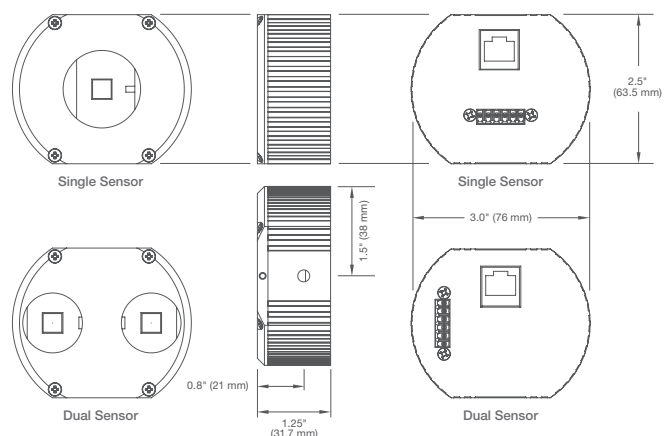

Mechanical	Casing	Die-cast aluminum chassis C/CS lens mount
	Total Unit Dimensions	Unit 3" W (76mm) x 1.25" D (31.7mm) x 2.5" H (63.5mm) (w/o lens)
		Packaged 4" W (102mm) x 4" L (102mm) x 3.7" H (94mm)
	Weight	Unit 5.8oz (164 grams) w/o lens
Packaged 0.7 lbs (0.318kg)		

Compliance	Industry Standard	ONVIF Profile S and PSIA Conformant
	Listings	UL (CB)
	FCC Compliance	47 CFR 15 Class A
	Environmental	RoHS, REACH, WEEE
	Markings	(CE) EN55022 Class A, EN55024, EN61000-3-2, EN61000-3-3, EN60950-1

Electrical	Input/Output	General purpose opto-coupled
	Power Over Ethernet	PoE 802.3af, Class 3
	Auxiliary Power	12-48V DC, 24V AC (AV3236 is PoE only)
	Power Consumption	4.5 Watts DC Power