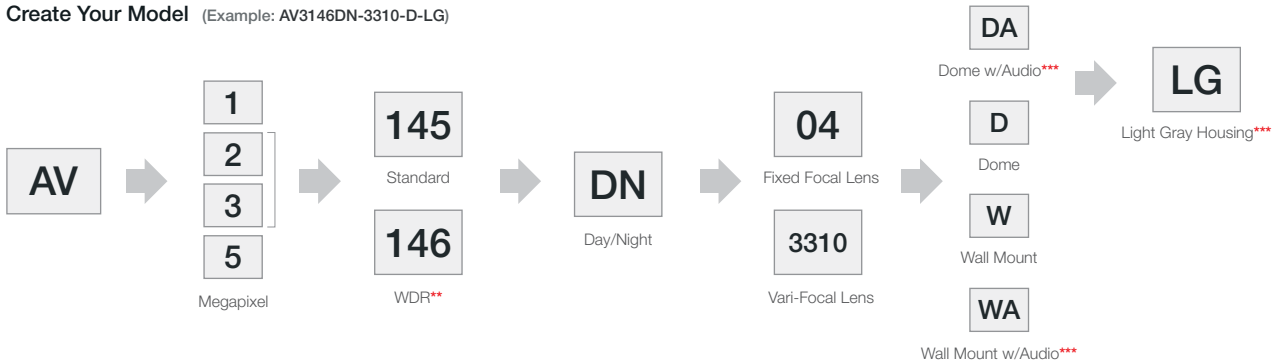

Model Specific Features

AV1145DN	1.3MP Effective	42fps	-	-	-
AV2145DN	1080p	31fps	-	Casino Mode™	-
AV2146DN	1080p Effective	30fps	WDR	-	-
AV3145DN	3MP Effective	21fps	-	-	Binning
AV3146DN	3MP	21fps	WDR	-	Binning
AV5145DN	5MP	14fps	-	-	Binning

Build-to-Order Options

-W	Wall Mount Model
-D	Dome or Recessed Dome Model
-3310	3.3mm–10mm Vari-Focal Lens
-04	4mm Fixed Focal Lens
-A	Audio
-LG	Light Gray

Ex: AV3145DN-3310-DA-LG
Light Gray 3MP MegaBall® Dome version with 3.3-10mm Lens and Audio

Create Your Model (Example: AV3146DN-3310-D-LG)

*All WDR models have Day/Night functionality
**WDR for 2MP (1080p) and 3MP models only
***Audio and Light Gray dome housing only available in some configurations

Camera Imaging Specifications

Model		AV1145	AV2145	AV2146	AV3145	AV3146	AV5145
Image Sensor (CMOS)		1.3MP Effective	1080p	1080p*	3MP*	3MP	5MP
Optical Format		1/2.7"	1/2.7"	1/3.2"	1/2.5"	1/3.2"	1/2.5"
Pixel Pitch		3µm	3µm	2.2µm	2.2µm	2.2µm	2.2µm
Minimum Illumination	Color (day mode)	0.1 Lux	0.1 Lux	0.3 Lux	0.3 Lux	0.3 Lux	0.3 Lux
	Color Binning (day mode)	-	-	-	0.15 Lux	0.15 Lux	0.15 Lux
	B/W (night mode)	0 Lux, IR sensitive	0 Lux, IR sensitive	0 Lux, IR sensitive	0 Lux, IR sensitive	0 Lux, IR sensitive	0 Lux, IR sensitive
Full FOV Resolution		1280 H x 1024 V	1920 H x 1080 V	1920 H x 1080 V	2048 H x 1536 V	2048 H x 1536 V	2592 H x 1944 V
1/4 Resolution		640 H x 512 V	960 H x 540 V	960 H x 540 V	1024 H x 768 V	1024 H x 768 V	1296 H x 972 V
Dynamic Range		69dB	69dB	WDR up to 100dB	70.1dB	WDR up to 100dB	70.1dB
Frame Rates	At Max Res.	42fps (1280 x 1024)	31fps (1920 x 1080)	30fps (1920 x 1080)	21fps (2048 x 1536)	21fps (2048 x 1536)	14fps (2592 x 1944)
	Cropped	-	42fps (1280 x 1024)	41fps (1280 x 1024)	29fps (1920 x 1080) 41fps (1280 x 1024)	30fps (1920 x 1080) 41fps (1280 x 1024)	21fps (2048 x 1536) 29fps (1920 x 1080) 41fps (1280 x 1024)
	Binning Mode	-	-	-	46fps (1024 x 768) 64fps (960 x 540)	21fps (1024 x 768) 27fps (800 x 600) 31fps (960 x 540) 32fps (640 x 512)	34fps (1296 x 972) 46fps (1024 x 768) 64fps (960 x 540)
Lens H-FOV	4mm, 1/2.5", F1.6 (-04 version)	55°	82°	63°	71°	68°	90°
	3.3-10mm, 1/2.5", F1.6 (-3310 version)	62°-24°	93°-36°	68°-26°	73°-28°	72°-28°	92°-36°

*effective