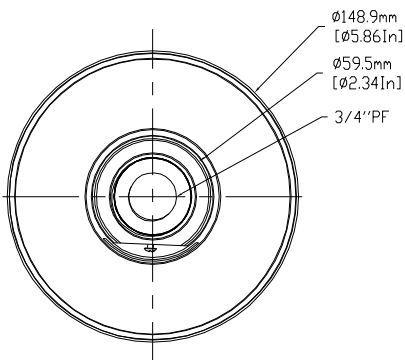

The Illustra 400 Series IP Mini-Domes support flexible mounting options that meet the most challenging installations. The new pin alignment system guides the mount into perfect alignment with the camera for a “no-look” mounting experience. When the pins line up, the installer simply turns the screws and the installation is complete.

- Flush mount
- Pendant cap mount
- Hard surface mount
- Electrical box adapter mount
- Wall mount

Top View

Side View

Illustra 400 Series FLUSH MOUNT 0.544kg (1.2lbs)

Top View

Side View

Bottom View

Illustra 400 Series Pendant Cap Mount 0.411kg (14.5oz)

Top View

Side View

Illustra 400 Series Hard Surface Mount 0.255kg (9oz)

Illustra 400 Series Electrical Box Adapter 0.070kg (2.5oz)

Illustra 400 Series Wall Mount 1.45kg (3.2lbs)

UNIT:mm

Illustra 400 Series Pendant Cap is compatible with the following pendant accessories: