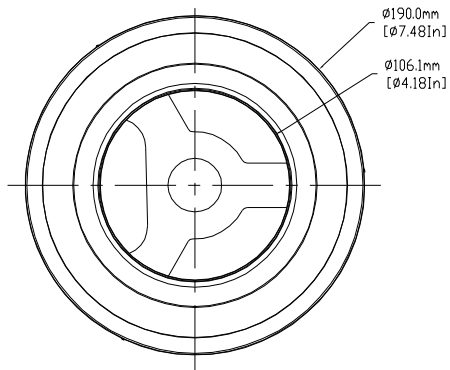

Illustra 400 Series IP Cameras Mini-Dome Mounts

Features That Make a Difference:

- Faster installation with alignment pins on all mounts
- Durable and lightweight
- Black, silver or white
- Color-complementing screw covers
- Attractive styling

The Illustra 400 Series IP Mini-Domes support flexible mounting options that meet the most challenging installations. The new pin alignment system guides the mount into perfect alignment with the camera for a “no-look” mounting experience. When the pins line up, the installer simply turns the screws and the installation is complete.

- Flush mount
- Pendant cap mount
- Hard surface mount
- Electrical box adapter mount
- Wall mount

Top View

Side View

Illustra 400 Series FLUSH MOUNT 0.544kg (1.2lbs)

Top View

Side View

Bottom View

Illustra 400 Series Pendant Cap Mount 0.411kg (14.5oz)