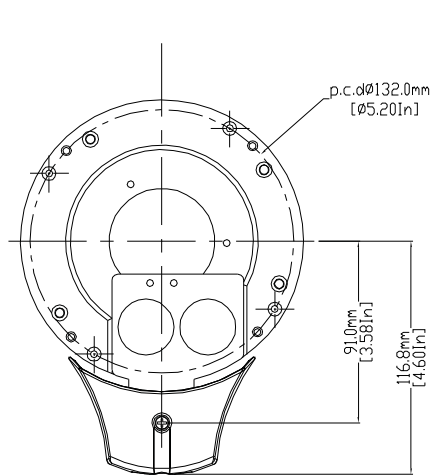

The Illustra 400 Series IP Mini-Domes support flexible mounting options that meet the most challenging installations. The new pin alignment system guides the mount into perfect alignment with the camera for a “no-look” mounting experience. When the pins line up, the installer simply turns the screws and the installation is complete.

- Flush mount
- Pendant cap mount
- Hard surface mount
- Electrical box adapter mount
- Wall mount

Top View

Side View

Illustra 400 Series FLUSH MOUNT 0.544kg (1.2lbs)

Top View

Side View

Bottom View

Illustra 400 Series Pendant Cap Mount 0.411kg (14.5oz)

Top View

Side View

Illustra 400 Series Hard Surface Mount 0.255kg (9oz)

Illustra 400 Series Electrical Box Adapter 0.070kg (2.5oz)

Illustra 400 Series Wall Mount 1.45kg (3.2lbs)

UNIT:mm

Illustra 400 Series Pendant Cap is compatible with the following pendant accessories: