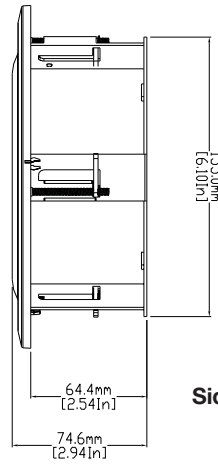

The Illustra 400 Series IP Mini-Domes support flexible mounting options that meet the most challenging installations. The new pin alignment system guides the mount into perfect alignment with the camera for a “no-look” mounting experience. When the pins line up, the installer simply turns the screws and the installation is complete.

- Flush mount
- Pendant cap mount
- Hard surface mount
- Electrical box adapter mount
- Wall mount

Top View

Side View

Illustra 400 Series FLUSH MOUNT 0.544kg (1.2lbs)

Top View

Side View

Bottom View

Illustra 400 Series Pendant Cap Mount 0.411kg (14.5oz)