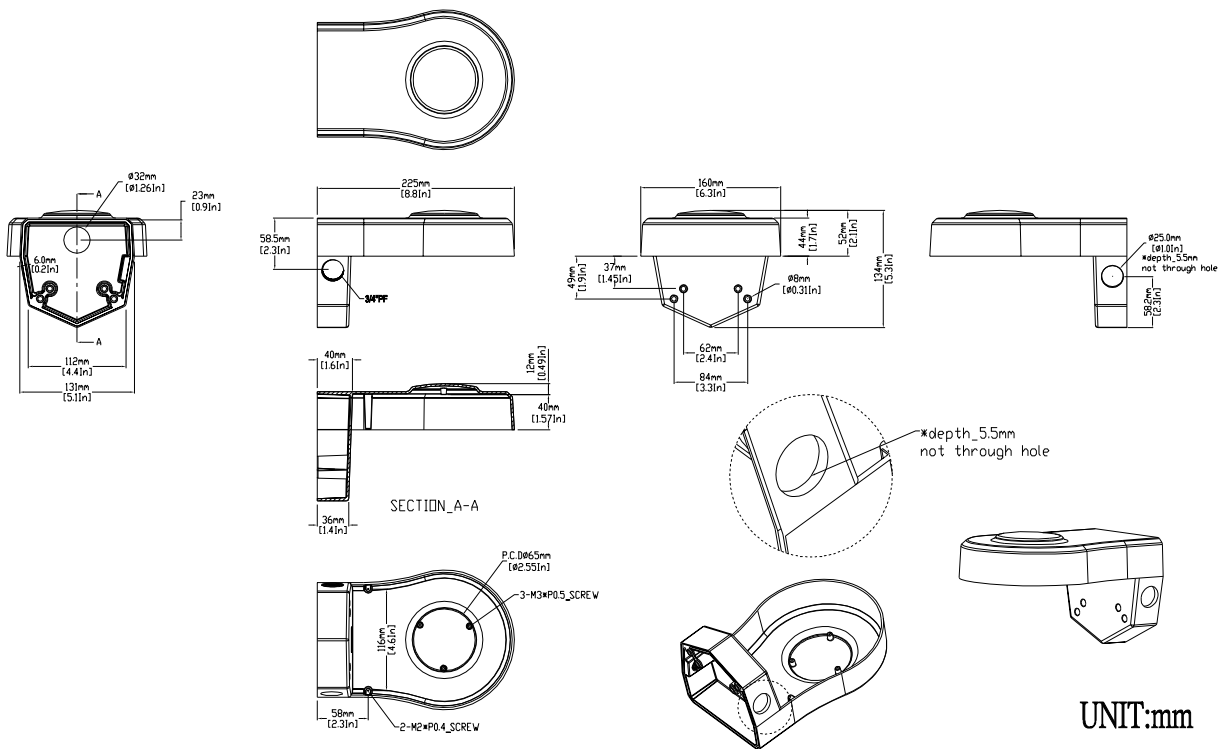

The Illustra 400 Series IP Mini-Domes support flexible mounting options that meet the most challenging installations. The new pin alignment system guides the mount into perfect alignment with the camera for a “no-look” mounting experience. When the pins line up, the installer simply turns the screws and the installation is complete.

- Flush mount
- Pendant cap mount
- Hard surface mount
- Electrical box adapter mount
- Wall mount

Top View

Side View

Illustra 400 Series FLUSH MOUNT 0.544kg (1.2lbs)

Top View

Side View

Bottom View

Illustra 400 Series Pendant Cap Mount 0.411kg (14.5oz)

Top View

Side View

Illustra 400 Series Hard Surface Mount 0.255kg (9oz)

Illustra 400 Series Electrical Box Adapter 0.070kg (2.5oz)

Illustra 400 Series Wall Mount 1.45kg (3.2lbs)

UNIT:mm

Illustra 400 Series Pendant Cap is compatible with the following pendant accessories:

**Gooseneck Arm
ADLOMARM
(Use with
ADCiM4PENDCAPx)**

**Pole mount adapter
ADCDMPOLE
(Use with
ADLOMARM)**

**Outside corner
mount adapter
ADCDMCRNRO
(Use with ADLOMARM)**

Ordering Information

Model Numbers	Description
ADCiM4FLUSHW	Illustra 400 flush mount kit white
ADCiM4FLUSHB	Illustra 400 flush mount kit black
ADCiM4FLUSHS	Illustra 400 flush mount kit silver
ADCiM4PENDCAPW	Illustra 400 pendant cap white
ADCiM4PENDCAPB	Illustra 400 pendant cap black
ADCiM4PENDCAPS	Illustra 400 pendant cap silver
ADCiM4HARDW	Illustra 400 hard mount kit white
ADCiM4HARDB	Illustra 400 hard mount kit black
ADCiM4HARDS	Illustra 400 hard mount kit silver
ADCiM4HARDW	Illustra 400 hard mount kit white
ADCiM4HARDB	Illustra 400 hard mount kit black
ADCiM4HARDS	Illustra 400 hard mount kit silver
ADCiM4WALLW	Illustra 400 wall mount white
ADCiM4WALLB	Illustra 400 wall mount black
ADCiM4WALLS	Illustra 400 wall mount silver
ADCiM4ELECW	Illustra 400 electrical box adapter white
ADCiM4ELECB	Illustra 400 electrical box adapter black
ADCiM4ELECS	Illustra 400 electrical box adapter silver