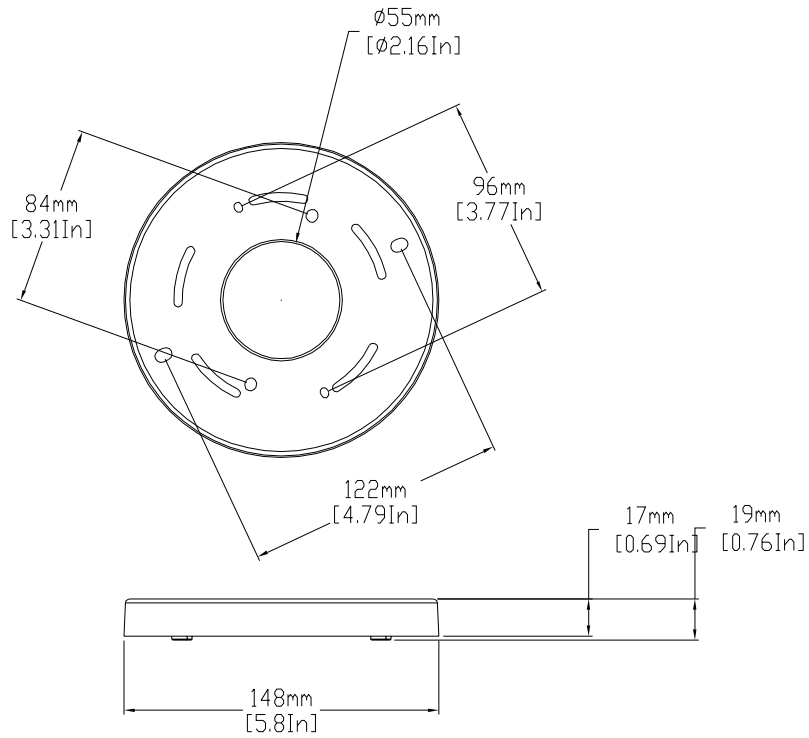

The Illustra 400 Series IP Mini-Domes support flexible mounting options that meet the most challenging installations. The new pin alignment system guides the mount into perfect alignment with the camera for a “no-look” mounting experience. When the pins line up, the installer simply turns the screws and the installation is complete.

- Flush mount
- Pendant cap mount
- Hard surface mount
- Electrical box adapter mount
- Wall mount

Top View

Side View

Illustra 400 Series FLUSH MOUNT 0.544kg (1.2lbs)

Top View

Side View

Bottom View

Illustra 400 Series Pendant Cap Mount 0.411kg (14.5oz)

Top View

Side View

Illustra 400 Series Hard Surface Mount 0.255kg (9oz)

Illustra 400 Series Electrical Box Adapter 0.070kg (2.5oz)

Illustra 400 Series Wall Mount 1.45kg (3.2lbs)

UNIT:mm

Illustra 400 Series Pendant Cap is compatible with the following pendant accessories: