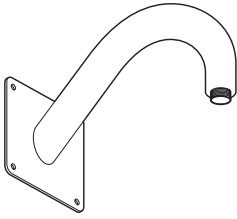

The Illustra 400 Series IP Mini-Domes support flexible mounting options that meet the most challenging installations. The new pin alignment system guides the mount into perfect alignment with the camera for a “no-look” mounting experience. When the pins line up, the installer simply turns the screws and the installation is complete.

- Flush mount
- Pendant cap mount
- Hard surface mount
- Electrical box adapter mount
- Wall mount

Top View

Side View

Illustra 400 Series FLUSH MOUNT 0.544kg (1.2lbs)

Top View

Side View

Bottom View

Illustra 400 Series Pendant Cap Mount 0.411kg (14.5oz)

Top View

Side View

Illustra 400 Series Hard Surface Mount 0.255kg (9oz)

Illustra 400 Series Electrical Box Adapter 0.070kg (2.5oz)

Illustra 400 Series Wall Mount 1.45kg (3.2lbs)

UNIT:mm

Illustra 400 Series Pendant Cap is compatible with the following pendant accessories:

**Gooseneck Arm
ADLOMARM
(Use with
ADCiM4PENDCAPx)**

**Pole mount adapter
ADCDMPOLE
(Use with
ADLOMARM)**

**Outside corner
mount adapter
ADCDMCRNRO
(Use with ADLOMARM)**

Ordering Information

Model Numbers	Description
ADCiM4FLUSHW	Illustra 400 flush mount kit white
ADCiM4FLUSHB	Illustra 400 flush mount kit black
ADCiM4FLUSHS	Illustra 400 flush mount kit silver
ADCiM4PENDCAPW	Illustra 400 pendant cap white
ADCiM4PENDCAPB	Illustra 400 pendant cap black
ADCiM4PENDCAPS	Illustra 400 pendant cap silver
ADCiM4HARDW	Illustra 400 hard mount kit white
ADCiM4HARDB	Illustra 400 hard mount kit black
ADCiM4HARDS	Illustra 400 hard mount kit silver
ADCiM4HARDW	Illustra 400 hard mount kit white
ADCiM4HARDB	Illustra 400 hard mount kit black
ADCiM4HARDS	Illustra 400 hard mount kit silver
ADCiM4WALLW	Illustra 400 wall mount white
ADCiM4WALLB	Illustra 400 wall mount black
ADCiM4WALLS	Illustra 400 wall mount silver
ADCiM4ELECW	Illustra 400 electrical box adapter white
ADCiM4ELECB	Illustra 400 electrical box adapter black
ADCiM4ELECS	Illustra 400 electrical box adapter silver