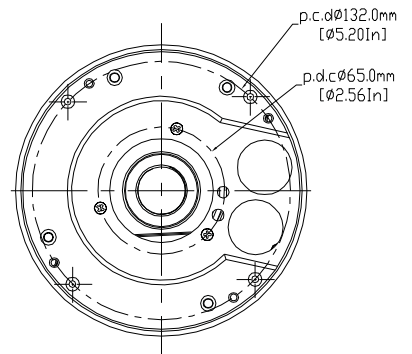

The Illustra 400 Series IP Mini-Domes support flexible mounting options that meet the most challenging installations. The new pin alignment system guides the mount into perfect alignment with the camera for a “no-look” mounting experience. When the pins line up, the installer simply turns the screws and the installation is complete.

- Flush mount
- Pendant cap mount
- Hard surface mount
- Electrical box adapter mount
- Wall mount

Top View

Side View

Illustra 400 Series FLUSH MOUNT 0.544kg (1.2lbs)

Top View

Side View

Bottom View

Illustra 400 Series Pendant Cap Mount 0.411kg (14.5oz)

Top View

Side View

Illustra 400 Series Hard Surface Mount 0.255kg (9oz)

Illustra 400 Series Electrical Box Adapter 0.070kg (2.5oz)

Illustra 400 Series Wall Mount 1.45kg (3.2lbs)

UNIT:mm

Illustra 400 Series Pendant Cap is compatible with the following pendant accessories: