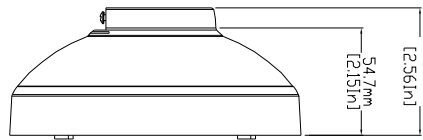

- Flush mount
- Pendant cap mount
- Hard surface mount
- Electrical box adapter mount
- Wall mount

Top View

Side View

Illustra 400 Series FLUSH MOUNT 0.544kg (1.2lbs)

Top View

Side View

Bottom View

Illustra 400 Series Pendant Cap Mount 0.411kg (14.5oz)