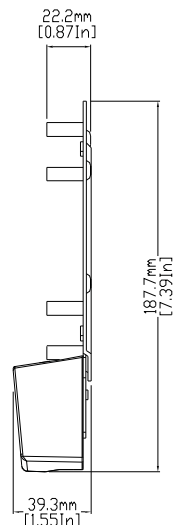

Side View

Illustra 400 Series Hard Surface Mount 0.255kg (9oz)