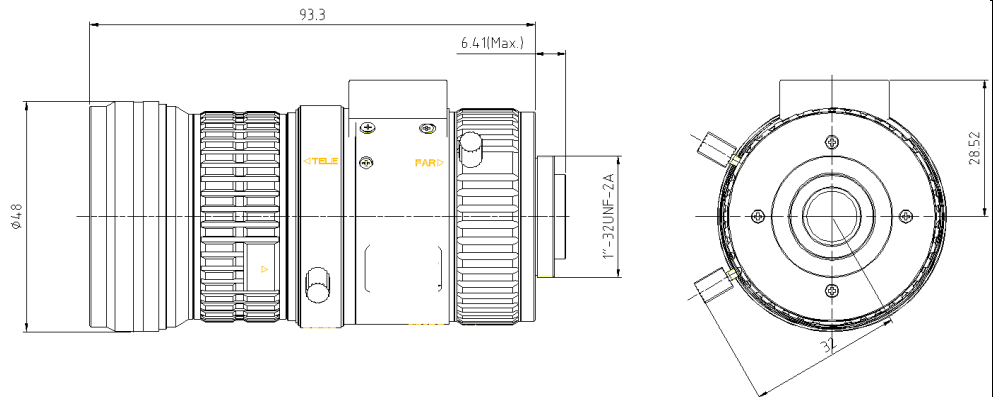

# CCTV LENS SPEC

Model NO.		HV1140D-8MPIR		Specification		Vari-focal DC Auto Iris <b>Constant Aperture</b> <b>8MP IR</b>	
Focal length		11-40mm		Mount		CS-Mount	
F number		F1.4-C		Flange Back Length		12.5mm	
Max. Image format		Φ9mm (1/1.8")		M. O. D		0.1m	
Control	Iris	DC Auto Iris		Dimension		Φ48*93.3mm	
	Focus	Manual		Weight		271g	
	Zoom	Manual		Operating Temperature		-20~60°C	
Field of View	D	1/1.8"	45.2° ~13.8°		1/2"	41.7° ~12.8°	
	H		36.7° ~11.5°			35.8° ~11.2°	
	V		23.9° ~7.6°			19.6° ~6.3°	

Dimension

Lens Picture