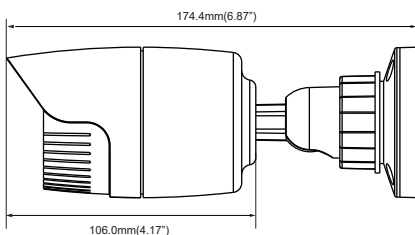

DIMENSION

* Unit : mm (Inch)

SPECIFICATION

DESCRIPTION	
IMAGE SENSOR	1 / 3 "CMOS
EFFECTIVE PIXELS	2688 x 1520
ELECTRONIC SHUTTER	1/25S~1/100000S
MIN. ILLUMINATION	COLOR: 0.05Lux@F1.2, AGC ON, B/W: 0Lux WITH IR
LENS	3.6mm FIXED LENS
LENS ANGLE	HORIZONTAL: 50°, 80-38° (-FZ)
LENS MOUNT	M12 MOUNT, Φ14 MOUNT (-FZ)
WDR	DWDR
BLC	YES
DNR	2D / 3D DNR
VIDEO COMPRESSION	H.265 MP, H.264 BL / MP / HP, MJPEG
AUDIO COMPRESSION	G.711A / G.711U
BIT-RATE	64Kbps ~ 10Mbps
ENCODE MODE	VBR / CBR
IMAGE QUALITY	FIVE LEVELS UNDER VBR; FREELY ADJUSTABLE UNDER CBR
RESOLUTION	4MP (2560x1440), 3MP (2304x1296), 1080P (1920x1080), 720P (1280x720), D1, CIF, 480x240
MULTI-STREAM	4MP (1~30fps) / 3MP (1~30fps) / 1920x1080 (1~30fps) / 720P (1~30fps) / 720P (1~30fps) / D1 (1~30fps) / CIF (1~30fps) / D1 (1~30fps) / 480x240 (1~30fps) / CIF (1~30fps)
IMAGE SETTING	ROI, SATURATION, BRIGHTNESS, HUE, CONTRAST, WDR, SHARPNESS, DNR, ETC
NETWORK	RJ45
VIDEO OUTPUT	CVBS (BNC × 1)
AUDIO	ONE-WAY AUDIO (MIC IN × 1)
CARD STORAGE	NO
RS485	NO
ALARM INPUT	NO
ALARM OUTPUT	NO
REMOTE MONITORING	BROWSER, CVMS, MOBILE CVMS
SUPPORTED BROWSERS	IE / CHROME / FIREFOX / SAFARI
ONLINE CONNECTION	10 ONLINE USERS
PROTOCOL	TCP/IP, UDP, DHCP, NTP, RTSP, PPOE, DDNS, SMTP, FTP
CONNECTION PROTOCOL	ONVIF
STORAGE	NETWORK REMOTE STORAGE
SMART ALARM	MOTION ALARM
INTELLIGENT ANALYSIS	PEA / OSC / AVD
DAY&NIGHT	ICR
IR DISTANCE	100FT.*
IR LED - COUNT	42 (Φ5 12mil), -FZ:36 (Φ5 12mil)
WATER-PROOF	IP66
ANGLE ADJUSTMENT	ANY ANGLE
POWER SUPPLY	DC 12V / PoE
POWER CONSUMPTION (IR OFF)	<2.5W
POWER CONSUMPTION (IR ON)	<6W
WORKING ENVIRONMENT	-22°F ~ 122°F, 10% ~ 90% HUMIDITY
DIMENSION	Φ87mm×219mm
WEIGHT	609g