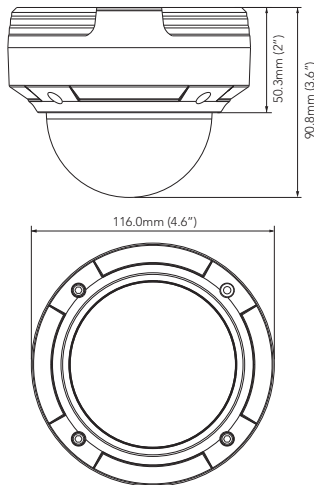

DIMENSION

*Unit : mm (Inch)

SPECIFICATION

DESCRIPTION	
IMAGE SENSOR	1/3" CMOS
EFFECTIVE PIXELS	2688x1520
ELECTRONIC SHUTTER	1/25s~1/100000s
MIN. ILLUMINATION	COLOR: 0.05lux@F1.2, AGC ON, B/W: 0lux WITH IR
LENS	3.6mm FIXED LENS
LENS ANGLE	HORIZONTAL: 72°
LENS MOUNT	M12 MOUNT
WDR	DWDR
BLC	YES
DNR	2D / 3D DNR
VIDEO COMPRESSION	H.265 MP, H.264 BL / MP / HP, MJPEG
AUDIO COMPRESSION	G.711A / G.711U
BIT-RATE	64KBPS~10MBPS
ENCODE MODE	VBR / CBR
IMAGE QUALITY	FIVE LEVELS UNDER VBR; FREELY ADJUSTABLE UNDER CBR
RESOLUTION	4MP (2560x1440), 3MP (2304x1296), 1080P (1920x1080), 720P (1280x720), D1, CIF, 480x240
MULTI-STREAM	4MP (1~30fps) / 3MP (1~30fps) / 1920x1080 (1~30fps) / 720P (1~30fps) / 720P (1~30fps) / D1 (1~30fps) / CIF (1~30fps) / D1 (1~30fps) / 480x240 (1~30fps) / CIF (1~30fps)
IMAGE SETTING	ROI, SATURATION, BRIGHTNESS, HUE, CONTRAST, WDR, SHARPNESS, DNR, ETC
NETWORK	RJ45
VIDEO OUTPUT	CVBS (BNC x 1)
AUDIO	ONE-WAY AUDIO (MIC IN x 1)
CARD STORAGE	NO
RS485	NO
ALARM INPUT	NO
ALARM OUTPUT	NO
REMOTE MONITORING	BROWSER, CVMS, MOBILE CVMS
SUPPORTED BROWSERS	IE / CHROME / FIREFOX / SAFARI
ONLINE CONNECTION	10 ONLINE USERS
PROTOCOL	TCP/IP, UDP, DHCP, NTP, RTSP, PPPOE, DDNS, SMTP, FTP
CONNECTION PROTOCOL	ONVIF
STORAGE	NETWORK REMOTE STORAGE
SMART ALARM	MOTION ALARM
INTELLIGENT ANALYSIS	PEA / OSC / AVD
DAY&NIGHT	ICR
IR DISTANCE	60ft.*
IR LED (COUNT)	24 (Φ4 12mil)
WATERPROOF	IP66
ANGLE ADJUSTMENT	HORIZONTAL: 0°~68°, VERTICAL: 0°~220°, ROTATION: 0°~240°
POWER SUPPLY	DC 12V/PoE
POWER CONSUMPTION (IR OFF)	<2.5W
POWER CONSUMPTION (IR ON)	<4W
WORKING ENVIRONMENT	-22°F~140°F, 10%~90% HUMIDITY
DIMENSION	Φ116mm×91mm
WEIGHT	605g