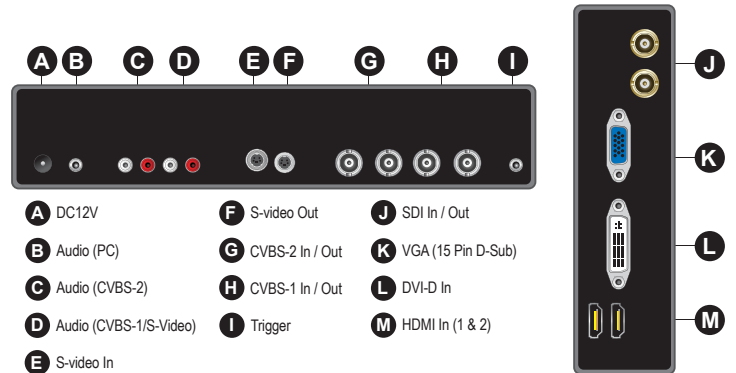

INPUT INTERFACE