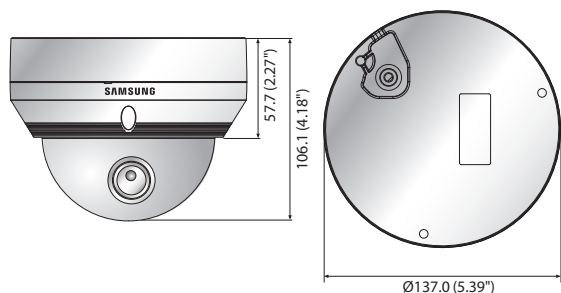

# SCV-5083R

1000TVL (1280H) WDR Vandal-Resistant IR Dome Camera

## Dimensions

Unit : mm (inch)