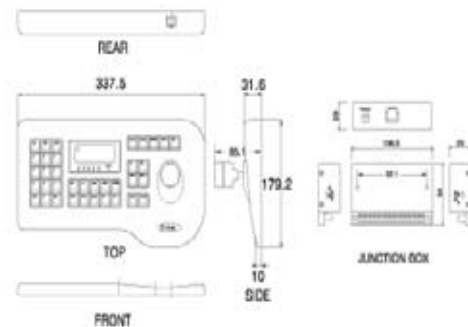

DIMENSION

SURVEILLANCE
VIDEO .COM

800.955.5201

Email: sales@Surveillance-Video.com