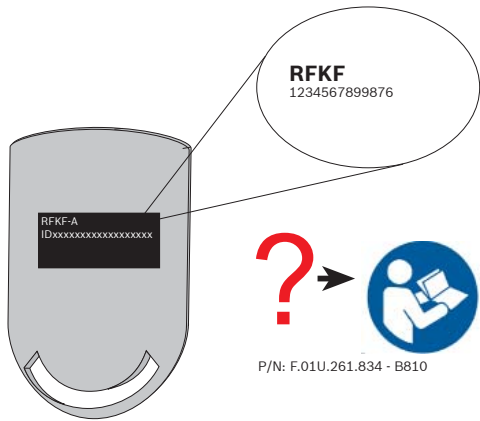

**RADION keyfob**  
RFKF-A

Installation Guide

FCC, Part 15

P/N: F.01U.261.834 - B810

1

2

3

4

### Battery replacement

5

**Copyright**  
 This document is the intellectual property of Bosch Security Systems, Inc. and is protected by copyright. All rights reserved.

**Trademarks**  
 All hardware and software product names used in this document are likely to be registered trademarks and must be treated accordingly.