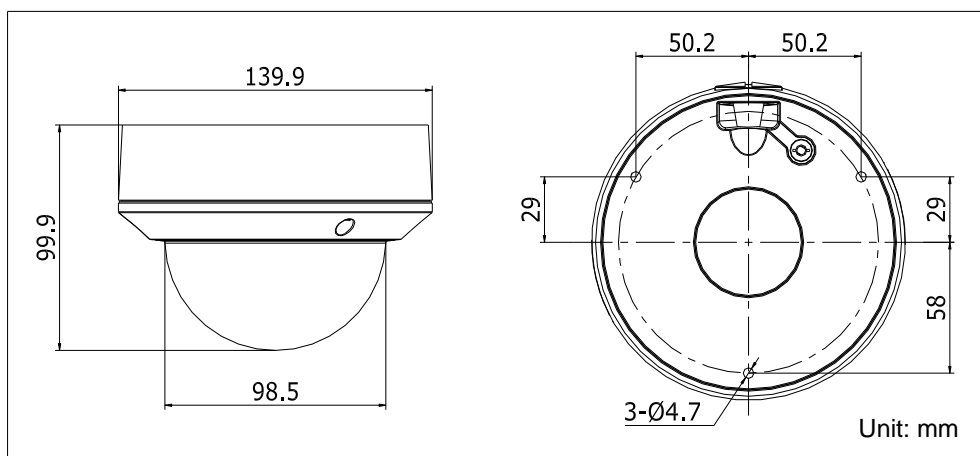

NC304-VDZ

4 MP WDR Motorized Vari-focal Dome Network Camera

Winic Technologies USA Inc.

42 Central Avenue, Farmingdale, New York 11735

Tel: +631-396-0800

Fax: +631-396-0805

Email: sales@winictech.com

www.winictech.com

Design and specifications are subject to change without notice